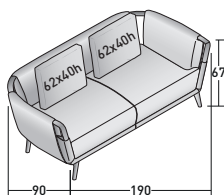

GAUDÍ
SOFA
OUTDOOR
design Matteo Nunziati
2021

The sofa is available in two measurements, a larger one and a more compact version in terms of length and depth. The absolute protagonist is iroko heartwood (with a natural, coffee-brown or grey-stained finish) that ensures excellent performance when used outdoors and, thanks to its natural curves, it defines the shape of the project. Starting with the feet, wood continues to the armrests and the backrest, creating a sinuous structure to support the soft upholstery and cushions. The totally removable cover is available in a wide range of fabrics and colours that were specifically designed for outdoor use. A cover in waterproof and breathable polyester fabric allows the sofa to be kept in good conditions when not in use and it protects it from atmospheric agents and from the effects of sunlight.

GAUDÍ SOFA - OUTDOOR
design Matteo Nunziati 2021

OUTER SIZES - SIZE IN CM.

**TWO-SEATER
LOUNGE SOFA**

2 SEATER SOFA