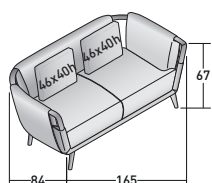

GAUDÍ
SOFA
OUTDOOR
design Matteo Nunziati
2021

The sofa is available in two measurements, a larger one and a more compact version in terms of length and depth. The absolute protagonist is iroko heartwood (with a natural, coffee-brown or grey-stained finish) that ensures excellent performance when used outdoors and, thanks to its natural curves, it defines the shape of the project. Starting with the feet, wood continues to the armrests and the backrest, creating a sinuous structure to support the soft upholstery and cushions. The totally removable cover is available in a wide range of fabrics and colours that were specifically designed for outdoor use. A cover in waterproof and breathable polyester fabric allows the sofa to be kept in good conditions when not in use and it protects it from atmospheric agents and from the effects of sunlight.

GAUDÍ SOFA - OUTDOOR
design Matteo Nunziati 2021

OUTER SIZES - SIZE IN CM.

**TWO-SEATER
LOUNGE SOFA**

2 SEATER SOFA