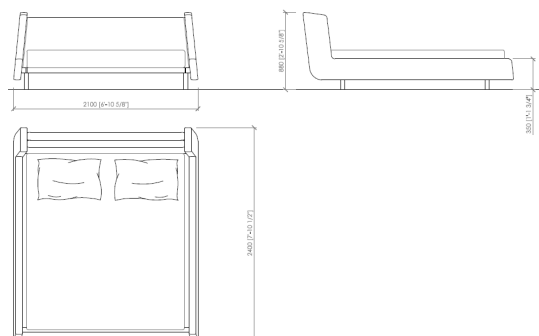

Rivestimento

In tessuto e pelle non sfoderabile

Dimensioni materasso

cm 160x200

queen size cm 152x203

cm 180x200

cm 200x200

king size cm 193x203

RIOMAGGIORE

Luca Somaini - 2021

cm 190x240x88h (35h)
in 74"4/5x94"1/2x34"2/3h (13"7/9h)
 rete | slatted cm 160x200 | in 63"x78"3/4

US MARKET - QUEEN SIZE
cm 182x243x88h (35h)
in 71"2/3x95"2/3x34"2/3h (13"7/9h)
 rete | slatted cm 152x203 | in 60"x80"

cm 210x240x88h (35h)
in 82"2/3x94"1/2x34"2/3h (13"7/9h)
 rete | slatted cm 180x200 | in 70"6/7x78"3/4

cm 230x240x88h (35h)
in 90"5/9x94"1/2x34"2/3h (13"7/9h)
 rete | slatted cm 200x200 | in 78"3/4x78"3/4