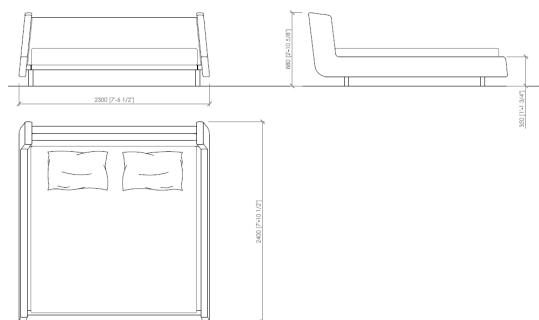

cm 230x240x88h (35h)
in 90"5/9x94"1/2x34"2/3h (13"7/9h)
rete | slatted cm 200x200 | in 78"3/4x78"3/4

US MARKET - KING SIZE
cm 223x243x88h (35h)
in 87"4/5x95"2/3x34"2/3h (13"7/9h)
rete | slatted cm 193x203 | in 76"x80"