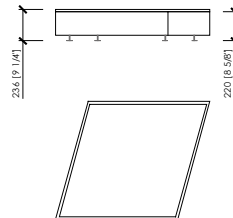

Server B_linear / lineare