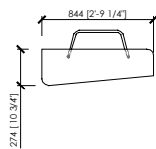

Server B_linear / lineare