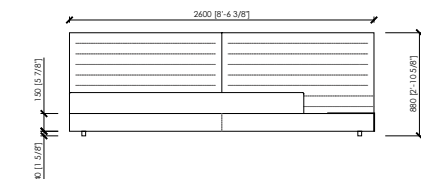

cm 220x227x88h (19h)
 in 86"3/5x89"3/8x34"2/3h (7"1/2h)
 rete | slatted cm 160x200 | in 63"x78"3/4

US MARKET - QUEEN SIZE
cm 220x227x88h (19h)
 in 86"3/5x89"3/8x34"2/3h (7"1/2h)
 rete | slatted cm 152x203 | in 60"x80"

cm 240x227x88h (19h)
 in 94"1/2x89"3/8x34"2/3h (7"1/2h)
 rete | slatted cm 180x200 | in 70"6/7x78"3/4

PANTELLERIA bed

Cesare Arosio - 2020

cm 260x227x88h (19h)
in 102"1/3x89"3/8x34"2/3h (7"1/2h)
 rete | slatted cm 200x200 | in 78"3/4x78"3/4

US MARKET - KING SIZE
cm 260x227x88h (19h)
in 102"1/3x89"3/8x34"2/3h (7"1/2h)
 rete | slatted cm 193x203 | in 76"x80"

With 1 server / Con 1 server

With 2 servers / Con 2 server

COVER - FABRIC and LEATHER | RIVESTIMENTO - TESSUTO o PELLE