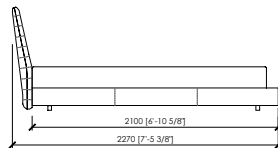

Mattresses sizes

cm 160x200 | in 63"x78"3/4
queen size cm 152x203 | in 60"x80"
cm 180x200 | in 70"6/7x78"3/4
cm 200x200 | in 78"3/4x78"3/4
king size cm 193x203 | in 76"x80"

Note

Optional: server

DESCRIZIONE

Rivestimento

Rivestimento in tessuto o pelle non sfoderabile.

Dimensioni materasso

cm 160x200
queen size cm 152x203
cm 180x200
cm 200x200
king size cm 193x203

Note

Optional: server

PANTELLERIA bed
 Cesare Arosio - 2020

cm 220x227x88h (19h)
 in 86"3/5x89"3/8x34"2/3h (7"1/2h)
 rete | slatted cm 160x200 | in 63"x78"3/4

US MARKET - QUEEN SIZE
cm 220x227x88h (19h)
 in 86"3/5x89"3/8x34"2/3h (7"1/2h)
 rete | slatted cm 152x203 | in 60"x80"

cm 240x227x88h (19h)
 in 94"1/2x89"3/8x34"2/3h (7"1/2h)
 rete | slatted cm 180x200 | in 70"6/7x78"3/4

PANTELLERIA bed

Cesare Arosio - 2020

cm 260x227x88h (19h)
in 102"1/3x89"3/8x34"2/3h (7"1/2h)
 rete | slatted cm 200x200 | in 78"3/4x78"3/4