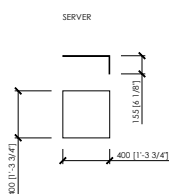

cm 220x227x88h (19h)
 in 86"3/5x89"3/8x34"2/3h (7"1/2h)
 rete | slatted cm 160x200 | in 63"x78"3/4

US MARKET - QUEEN SIZE
cm 220x227x88h (19h)
 in 86"3/5x89"3/8x34"2/3h (7"1/2h)
 rete | slatted cm 152x203 | in 60"x80"

cm 240x227x88h (19h)
 in 94"1/2x89"3/8x34"2/3h (7"1/2h)
 rete | slatted cm 180x200 | in 70"6/7x78"3/4

PANTELLERIA bed

Cesare Arosio - 2020

cm 260x227x88h (19h)
in 102"1/3x89"3/8x34"2/3h (7"1/2h)
 rete | slatted cm 200x200 | in 78"3/4x78"3/4

US MARKET - KING SIZE
cm 260x227x88h (19h)
in 102"1/3x89"3/8x34"2/3h (7"1/2h)
 rete | slatted cm 193x203 | in 76"x80"

With 1 server / Con 1 server

With 2 servers / Con 2 server

COVER - FABRIC and LEATHER | RIVESTIMENTO - TESSUTO o PELLE