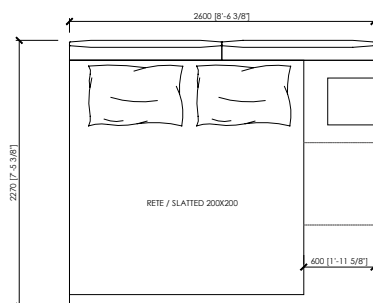

Mattresses sizes

cm 160x200 | in 63"x78"3/4
queen size cm 152x203 | in 60"x80"
cm 180x200 | in 70"6/7x78"3/4
cm 200x200 | in 78"3/4x78"3/4
king size cm 193x203 | in 76"x80"

Note

Optional: server

DESCRIZIONE

cm 220x227x88h (19h)
 in 86"3/5x89"3/8x34"2/3h (7"1/2h)
 rete | slatted cm 160x200 | in 63"x78"3/4

US MARKET - QUEEN SIZE
cm 220x227x88h (19h)
 in 86"3/5x89"3/8x34"2/3h (7"1/2h)
 rete | slatted cm 152x203 | in 60"x80"

cm 240x227x88h (19h)
 in 94"1/2x89"3/8x34"2/3h (7"1/2h)
 rete | slatted cm 180x200 | in 70"6/7x78"3/4

PANTELLERIA bed

Cesare Arosio - 2020

cm 260x227x88h (19h)
in 102"1/3x89"3/8x34"2/3h (7"1/2h)
 rete | slatted cm 200x200 | in 78"3/4x78"3/4

US MARKET - KING SIZE
cm 260x227x88h (19h)
in 102"1/3x89"3/8x34"2/3h (7"1/2h)
 rete | slatted cm 193x203 | in 76"x80"

With 1 server / Con 1 server

With 2 servers / Con 2 server

COVER - FABRIC and LEATHER | RIVESTIMENTO - TESSUTO o PELLE