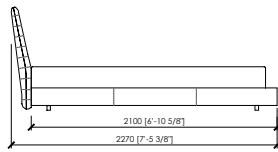

Mattresses sizes

cm 160x200 | in 63"x78"3/4
queen size cm 152x203 | in 60"x80"
cm 180x200 | in 70"6/7x78"3/4
cm 200x200 | in 78"3/4x78"3/4
king size cm 193x203 | in 76"x80"

Note

Optional: server

DESCRIZIONE

Rivestimento

Rivestimento in tessuto o pelle non sfoderabile.

Dimensioni materasso

cm 160x200
queen size cm 152x203
cm 180x200
cm 200x200
king size cm 193x203

Note

Optional: server

PANTELLERIA bed
 Cesare Arosio - 2020

cm 220x227x88h (19h)
 in 86"3/5x89"3/8x34"2/3h (7"1/2h)
 rete | slatted cm 160x200 | in 63"x78"3/4

US MARKET - QUEEN SIZE
cm 220x227x88h (19h)
 in 86"3/5x89"3/8x34"2/3h (7"1/2h)
 rete | slatted cm 152x203 | in 60"x80"

cm 240x227x88h (19h)
 in 94"1/2x89"3/8x34"2/3h (7"1/2h)
 rete | slatted cm 180x200 | in 70"6/7x78"3/4

PANTELLERIA bed

Cesare Arosio - 2020

cm 260x227x88h (19h)
in 102"1/3x89"3/8x34"2/3h (7"1/2h)
 rete | slatted cm 200x200 | in 78"3/4x78"3/4