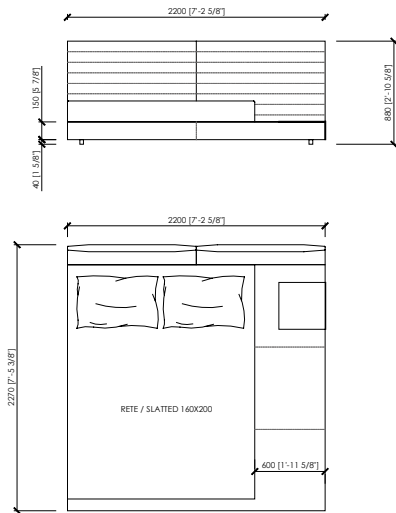

Mattresses sizes

cm 160x200 | in 63"x78"3/4
queen size cm 152x203 | in 60"x80"
cm 180x200 | in 70"6/7x78"3/4
cm 200x200 | in 78"3/4x78"3/4
king size cm 193x203 | in 76"x80"

Note

Optional: server

DESCRIZIONE

Rivestimento

Rivestimento in tessuto o pelle non sfoderabile.

Dimensioni materasso

cm 160x200
queen size cm 152x203
cm 180x200
cm 200x200
king size cm 193x203

Note

Optional: server

PANTELLERIA bed
 Cesare Arosio - 2020

cm 220x227x88h (19h)
 in 86"3/5x89"3/8x34"2/3h (7"1/2h)
 rete | slatted cm 160x200 | in 63"x78"3/4

US MARKET - QUEEN SIZE
cm 220x227x88h (19h)
 in 86"3/5x89"3/8x34"2/3h (7"1/2h)
 rete | slatted cm 152x203 | in 60"x80"

cm 240x227x88h (19h)
 in 94"1/2x89"3/8x34"2/3h (7"1/2h)
 rete | slatted cm 180x200 | in 70"6/7x78"3/4

PANTELLERIA bed

Cesare Arosio - 2020

cm 260x227x88h (19h)
in 102"1/3x89"3/8x34"2/3h (7"1/2h)
 rete | slatted cm 200x200 | in 78"3/4x78"3/4