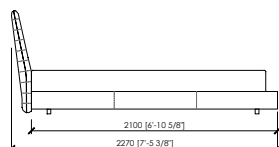

Mattresses sizes

cm 160x200 | in 63"x78"3/4
queen size cm 152x203 | in 60"x80"
cm 180x200 | in 70"6/7x78"3/4
cm 200x200 | in 78"3/4x78"3/4
king size cm 193x203 | in 76"x80"

Note

Optional: server

DESCRIZIONE

cm 220x227x88h (19h)
 in 86"3/5x89"3/8x34"2/3h (7"1/2h)
 rete | slatted cm 160x200 | in 63"x78"3/4

US MARKET - QUEEN SIZE
cm 220x227x88h (19h)
 in 86"3/5x89"3/8x34"2/3h (7"1/2h)
 rete | slatted cm 152x203 | in 60"x80"

cm 240x227x88h (19h)
 in 94"1/2x89"3/8x34"2/3h (7"1/2h)
 rete | slatted cm 180x200 | in 70"6/7x78"3/4

PANTELLERIA bed

Cesare Arosio - 2020

cm 260x227x88h (19h)
in 102"1/3x89"3/8x34"2/3h (7"1/2h)
 rete | slatted cm 200x200 | in 78"3/4x78"3/4

US MARKET - KING SIZE
cm 260x227x88h (19h)
in 102"1/3x89"3/8x34"2/3h (7"1/2h)
 rete | slatted cm 193x203 | in 76"x80"

With 1 server / Con 1 server

With 2 servers / Con 2 server

COVER - FABRIC and LEATHER | RIVESTIMENTO - TESSUTO o PELLE