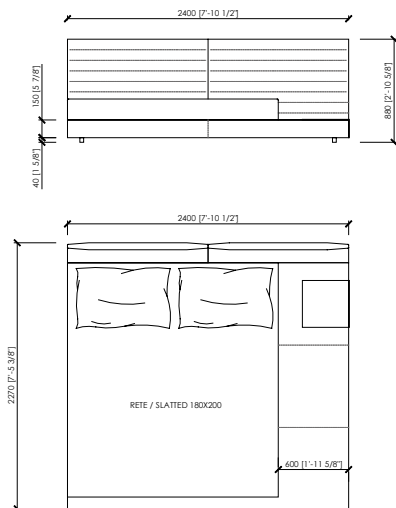

Mattresses sizes

cm 160x200 | in 63"x78"3/4
queen size cm 152x203 | in 60"x80"
cm 180x200 | in 70"6/7x78"3/4
cm 200x200 | in 78"3/4x78"3/4
king size cm 193x203 | in 76"x80"

Note

Optional: server

DESCRIZIONE

Rivestimento

Rivestimento in tessuto o pelle non sfoderabile.

Dimensioni materasso

cm 160x200
queen size cm 152x203
cm 180x200
cm 200x200
king size cm 193x203

Note

Optional: server

PANTELLERIA bed
 Cesare Arosio - 2020

cm 220x227x88h (19h)
 in 86"3/5x89"3/8x34"2/3h (7"1/2h)
 rete | slatted cm 160x200 | in 63"x78"3/4

US MARKET - QUEEN SIZE
cm 220x227x88h (19h)
 in 86"3/5x89"3/8x34"2/3h (7"1/2h)
 rete | slatted cm 152x203 | in 60"x80"

cm 240x227x88h (19h)
 in 94"1/2x89"3/8x34"2/3h (7"1/2h)
 rete | slatted cm 180x200 | in 70"6/7x78"3/4

PANTELLERIA bed

Cesare Arosio - 2020

cm 260x227x88h (19h)
in 102"1/3x89"3/8x34"2/3h (7"1/2h)
 rete | slatted cm 200x200 | in 78"3/4x78"3/4