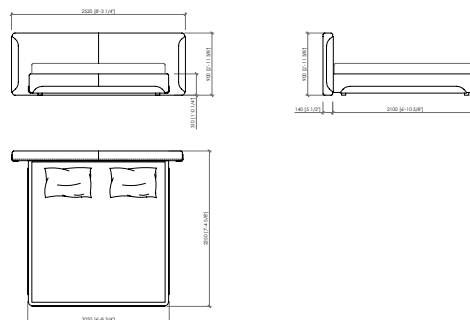

Elementi legno

Pannelli curvati impiallacciati noce canaletto o frassino poro aperto.

Dimensioni materasso

cm 160x200 | in 63"x78"3/4

queen size cm 152x203 | in 60"x80"

cm 180x200 | in 70"6/7x78"3/4

cm 200x200 | in 78"3/4x78"3/4

US MARKET - QUEEN SIZE
cm 192x225x90h (31h)
in 75"3/5x88"4/7x35"3/7 (12"1/5h)
 rete | slatted cm 152x203 | in 60"x80"

cm 220x223x90h (31h)
in 86"3/7x87"4/5x35"3/7h (12"1/5h)
 rete | slatted cm 180x200 | in 70"6/7x78"3/4

cm 250x223x90h (31h)
in 98"3/7x87"4/5x35"3/7h (12"1/5h)
 rete | slatted cm 200x200 | in 78"3/4x78"3/4

US MARKET - KING SIZE
cm 250x225x90h (31h)
in 98"3/7x88"4/7x35"3/7 (12"1/5h)
 rete | slatted cm 193x203 | in 76"x80"