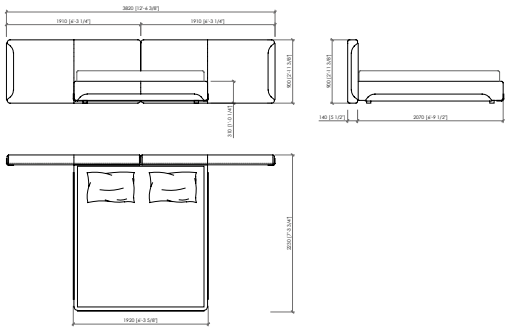

US MARKET - QUEEN SIZE
cm 192x225x90h (31h)
in 75"3/5x88"4/7x35"3/7 (12"1/5h)
 rete | slatted cm 152x203 | in 60"x80"

cm 220x223x90h (31h)
in 86"3/7x87"4/5x35"3/7h (12"1/5h)
 rete | slatted cm 180x200 | in 70"6/7x78"3/4

cm 250x223x90h (31h)
in 98"3/7x87"4/5x35"3/7h (12"1/5h)
 rete | slatted cm 200x200 | in 78"3/4x78"3/4

US MARKET - KING SIZE
cm 250x225x90h (31h)
in 98"3/7x88"4/7x35"3/7 (12"1/5h)
 rete | slatted cm 193x203 | in 76"x80"

MONTEROSSO

MC Lab - 2022

DOUBLE VERSION

cm 380x223x90h (31h)
in 149"3/5x87"4/5x35"3/7h (12"1/5h)
 rete | slatted cm 180x200 | in 70"6/7x78"3/4

cm 380x223x90h (31h)
in 149"3/7x87"4/5x35"3/7h (12"1/5h)
 rete | slatted cm 200x200 | in 78"3/4x78"3/4