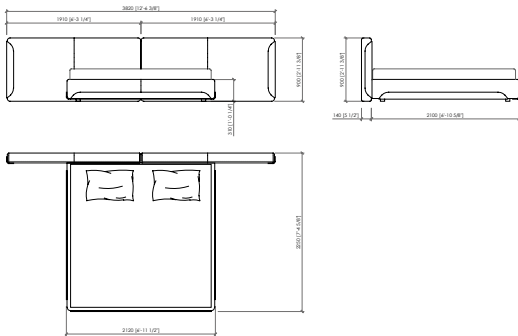

cm 380x223x90h (31h)
in 149"3/7x87"4/5x35"3/7h (12"1/5h)
rete | slatted cm 200x200 | in 78"3/4x78"3/4

US MARKET - KING SIZE
cm 380x225x90h (31h)
in 149"3/7x88"4/7x35"3/7 (12"1/5h)
rete | slatted cm 193x203 | in 76"x80"