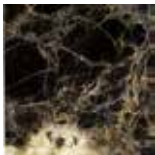

MUD ash

ANTHRACITE ash

BLACK ash

DARK BROWN ash

RED ash

YELLOW ash

GREEN ash

TEAL ash

DARK BLUE ash

Printed colors are to be considered as indicative | I colori stampati sono da considerarsi indicativi

MONFORTE

Maurizio Di Mauro - 2016

TOP FINISHES - MARBLE | *FINITURA TOP - MARMO*

CALACATTA

cat. 1
matt | glossy

SAHARA NOIR

cat. 1
matt | glossy

SILVER ROOTS

cat. 1
glossy

EMPERADOR DARK

cat. 2
matt | glossy

CARRARA

cat. 2
matt | glossy

STARDUST

cat. 2
matt | glossy

NERO MARQUINA

cat. 2
matt | glossy

TOP FINISHES - LACQUERED | *FINITURA TOP - LACCATO*

OPTICAL WHITE

matt | glossy