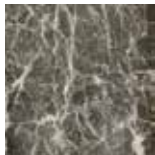

STARDUST

cat. 2
matt | glossy