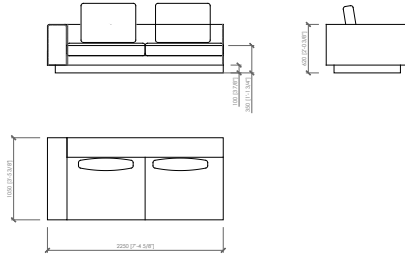

Fascia in pelle

pelle

Zoccolo

laccato opaco o in finitura metallica

MILANO

MCLab - 2021

Laterale dx/sx (1 seduta cm 140)
Side L/R (1 seat cm 140 | in 55"1/8)
cm 105x105
in 41"1/3x41"1/3

Laterale dx/sx (1 seduta cm 140)
Side L/R (1 seat cm 140 | in 55"1/8)
cm 125x105
in 49"1/5x41"1/3

Laterale dx/sx (1 seduta cm 140)
Side L/R (1 seat cm 140 | in 55"1/8)
cm 145x105
in 57"x41"1/3

Laterale dx/sx (1 seduta cm 140)
Side L/R (1 seat cm 140 | in 55"1/8)
cm 165x105
in 65"3/4x41"1/3

Laterale dx/sx (2 sedute cm 100)
Side L/R (2 seats cm 100 | in 39"3/8)
cm 225x105
in 88"4/7x41"1/3