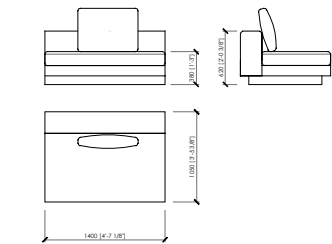

Laterale dx/sx (1 seduta cm 140)
Side L/R (1 seat cm 140 | in 55"1/8)
cm 145x105
in 57"x41"1/3

Laterale dx/sx (1 seduta cm 140)
Side L/R (1 seat cm 140 | in 55"1/8)
cm 165x105
in 65"3/4x41"1/3

Laterale dx/sx (2 sedute cm 100)
Side L/R (2 seats cm 100 | in 39"3/8)
cm 225x105
in 88"4/7x41"1/3

Centrale
Central
cm 80x105
in 31"1/2x41"1/3

Centrale
Central
cm 100x105
in 39"3/8x41"1/3

Centrale
Central
cm 120x105
in 47"1/4x41"1/3

Centrale
Central
cm 140x105
in 55"1/8x41"1/3

Chaise longue
Chaise longue
cm 125x180
in 49"1/5x70"6/7

Chaise longue con bracciolo dx/sx
Chaise longue with armrest L/R
cm 125x180
in 49"1/5x70"6/7

Angolo dx/sx
Corner L/R
cm 105x105
in 41"1/3x41"1/3

MILANO
MCLab - 2021

Pouf
Pouf
cm 140x80
in 55"1/8x31"1/2

Tavolino integrato
Integrated table
cm 140x80
in 55"1/8x31"1/2