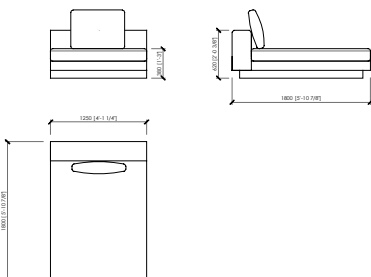

Laterale dx/sx (1 seduta cm 140)
Side L/R (1 seat cm 140 | in 55"1/8)
cm 145x105
in 57"x41"1/3

Laterale dx/sx (1 seduta cm 140)
Side L/R (1 seat cm 140 | in 55"1/8)
cm 165x105
in 65"3/4x41"1/3

Laterale dx/sx (2 sedute cm 100)
Side L/R (2 seats cm 100 | in 39"3/8)
cm 225x105
in 88"4/7x41"1/3

Centrale
Central
cm 80x105
in 31"1/2x41"1/3

Centrale
Central
cm 100x105
in 39"3/8x41"1/3

Centrale
Central
cm 120x105
in 47"1/4x41"1/3

Centrale
Central
cm 140x105
in 55"1/8x41"1/3

Chaise longue
Chaise longue
cm 125x180
in 49"1/5x70"6/7

Chaise longue con bracciolo dx/sx
Chaise longue with armrest L/R
cm 125x180
in 49"1/5x70"6/7

Angolo dx/sx
Corner L/R
cm 105x105
in 41"1/3x41"1/3

MILANO
MCLab - 2021

Pouf
Pouf
cm 140x80
in 55"1/8x31"1/2

Tavolino integrato
Integrated table
cm 140x80
in 55"1/8x31"1/2