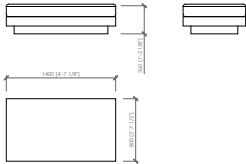

Laterale dx/sx (1 seduta cm 140)
Side L/R (1 seat cm 140 | in 55"1/8)
cm 145x105
in 57"x41"1/3

Laterale dx/sx (1 seduta cm 140)
Side L/R (1 seat cm 140 | in 55"1/8)
cm 165x105
in 65"3/4x41"1/3

Laterale dx/sx (2 sedute cm 100)
Side L/R (2 seats cm 100 | in 39"3/8)
cm 225x105
in 88"4/7x41"1/3

Centrale
Central
cm 80x105
in 31"1/2x41"1/3

Centrale
Central
cm 100x105
in 39"3/8x41"1/3

Centrale
Central
cm 120x105
in 47"1/4x41"1/3

Centrale
Central
cm 140x105
in 55"1/8x41"1/3

Chaise longue
Chaise longue
cm 125x180
in 49"1/5x70"6/7

Chaise longue con bracciolo dx/sx
Chaise longue with armrest L/R
cm 125x180
in 49"1/5x70"6/7

Angolo dx/sx
Corner L/R
cm 105x105
in 41"1/3x41"1/3

MILANO
MCLab - 2021

Pouf
Pouf
cm 140x80
in 55"1/8x31"1/2

Tavolino integrato
Integrated table
cm 140x80
in 55"1/8x31"1/2

PIPING | PROFILO

INTEGRATED TABLE - WOOD | TAVOLINO INTEGRATO - LEGNO

Printed colors are to be considered as indicative | I colori stampati sono da considerarsi indicativi

Dimensions in mm. MC Meroni & Colzani reserved the right to make change is reserved. This informations are based on the last price list.
 Dimensioni in mm. MC Meroni & Colzani si riserva il diritto di apportare modifiche ai modelli senza preavviso. Le informazioni sono basate sull'ultimo aggiornamento del listino.