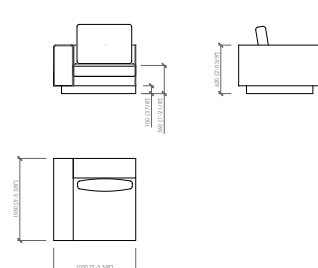

Laterale dx/sx (1 seduta cm 140)
Side L/R (1 seat cm 140 | in 55"1/8)
cm 145x105
in 57"x41"1/3

Laterale dx/sx (1 seduta cm 140)
Side L/R (1 seat cm 140 | in 55"1/8)
cm 165x105
in 65"3/4x41"1/3

Laterale dx/sx (2 sedute cm 100)
Side L/R (2 seats cm 100 | in 39"3/8)
cm 225x105
in 88"4/7x41"1/3

Centrale
Central
cm 80x105
in 31"1/2x41"1/3

Centrale
Central
cm 100x105
in 39"3/8x41"1/3

Centrale
Central
cm 120x105
in 47"1/4x41"1/3

Centrale
Central
cm 140x105
in 55"1/8x41"1/3

Chaise longue
Chaise longue
cm 125x180
in 49"1/5x70"6/7

Chaise longue con bracciolo dx/sx
Chaise longue with armrest L/R
cm 125x180
in 49"1/5x70"6/7

Angolo dx/sx
Corner L/R
cm 105x105
in 41"1/3x41"1/3

MILANO
MCLab - 2021

Pouf
Pouf
cm 140x80
in 55"1/8x31"1/2

Tavolino integrato
Integrated table
cm 140x80
in 55"1/8x31"1/2