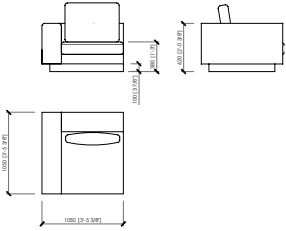

Fascia in pelle

pelle

Zoccolo

laccato opaco o in finitura metallica

MILANO

MCLab - 2021

Laterale dx/sx (1 seduta cm 140)
Side L/R (1 seat cm 140 | in 55"1/8)
cm 105x105
in 41"1/3x41"1/3

Laterale dx/sx (1 seduta cm 140)
Side L/R (1 seat cm 140 | in 55"1/8)
cm 125x105
in 49"1/5x41"1/3

Laterale dx/sx (1 seduta cm 140)
Side L/R (1 seat cm 140 | in 55"1/8)
cm 145x105
in 57"x41"1/3

Laterale dx/sx (1 seduta cm 140)
Side L/R (1 seat cm 140 | in 55"1/8)
cm 165x105
in 65"3/4x41"1/3

Laterale dx/sx (2 sedute cm 100)
Side L/R (2 seats cm 100 | in 39"3/8)
cm 225x105
in 88"4/7x41"1/3

Centrale
Central
cm 80x105
in 31"1/2x41"1/3

Centrale
Central
cm 100x105
in 39"3/8x41"1/3

Centrale
Central
cm 120x105
in 47"1/4x41"1/3

Centrale
Central
cm 140x105
in 55"1/8x41"1/3

Chaise longue
Chaise longue
cm 125x180
in 49"1/5x70"6/7

Chaise longue con bracciolo dx/sx
Chaise longue with armrest L/R
cm 125x180
in 49"1/5x70"6/7

Angolo dx/sx
Corner L/R
cm 105x105
in 41"1/3x41"1/3

MILANO
MCLab - 2021

Pouf
Pouf
cm 140x80
in 55"1/8x31"1/2

Tavolino integrato
Integrated table
cm 140x80
in 55"1/8x31"1/2