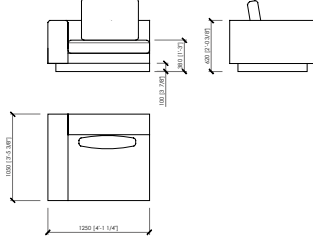

Fascia in pelle

pelle

Zoccolo

laccato opaco o in finitura metallica

MILANO

MCLab - 2021

Laterale dx/sx (1 seduta cm 140)
Side L/R (1 seat cm 140 | in 55"1/8)
cm 105x105
in 41"1/3x41"1/3

Laterale dx/sx (1 seduta cm 140)
Side L/R (1 seat cm 140 | in 55"1/8)
cm 125x105
in 49"1/5x41"1/3

Laterale dx/sx (1 seduta cm 140)
Side L/R (1 seat cm 140 | in 55"1/8)
cm 145x105
in 57"x41"1/3

Laterale dx/sx (1 seduta cm 140)
Side L/R (1 seat cm 140 | in 55"1/8)
cm 165x105
in 65"3/4x41"1/3

Laterale dx/sx (2 sedute cm 100)
Side L/R (2 seats cm 100 | in 39"3/8)
cm 225x105
in 88"4/7x41"1/3

Centrale
Central
cm 80x105
in 31"1/2x41"1/3

Centrale
Central
cm 100x105
in 39"3/8x41"1/3

Centrale
Central
cm 120x105
in 47"1/4x41"1/3

Centrale
Central
cm 140x105
in 55"1/8x41"1/3

Chaise longue
Chaise longue
cm 125x180
in 49"1/5x70"6/7