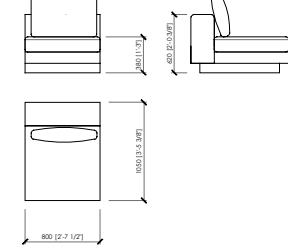

Fascia in pelle

pelle

Zoccolo

laccato opaco o in finitura metallica

MILANO

MCLab - 2021

Laterale dx/sx (1 seduta cm 140)
Side L/R (1 seat cm 140 | in 55"1/8)
cm 105x105
in 41"1/3x41"1/3

Laterale dx/sx (1 seduta cm 140)
Side L/R (1 seat cm 140 | in 55"1/8)
cm 125x105
in 49"1/5x41"1/3

Laterale dx/sx (1 seduta cm 140)
Side L/R (1 seat cm 140 | in 55"1/8)
cm 145x105
in 57"x41"1/3

Laterale dx/sx (1 seduta cm 140)
Side L/R (1 seat cm 140 | in 55"1/8)
cm 165x105
in 65"3/4x41"1/3

Laterale dx/sx (2 sedute cm 100)
Side L/R (2 seats cm 100 | in 39"3/8)
cm 225x105
in 88"4/7x41"1/3

Centrale
Central
cm 80x105
in 31"1/2x41"1/3

Centrale
Central
cm 100x105
in 39"3/8x41"1/3

Centrale
Central
cm 120x105
in 47"1/4x41"1/3

Centrale
Central
cm 140x105
in 55"1/8x41"1/3

Chaise longue
Chaise longue
cm 125x180
in 49"1/5x70"6/7

Chaise longue con bracciolo dx/sx
Chaise longue with armrest L/R
cm 125x180
in 49"1/5x70"6/7

Angolo dx/sx
Corner L/R
cm 105x105
in 41"1/3x41"1/3

MILANO
MCLab - 2021

Pouf
Pouf
cm 140x80
in 55"1/8x31"1/2

Tavolino integrato
Integrated table
cm 140x80
in 55"1/8x31"1/2