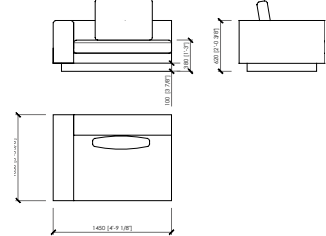

Fascia in pelle

pelle

Zoccolo

laccato opaco o in finitura metallica

MILANO

MCLab - 2021

Laterale dx/sx (1 seduta cm 140)
Side L/R (1 seat cm 140 | in 55"1/8)
cm 105x105
in 41"1/3x41"1/3

Laterale dx/sx (1 seduta cm 140)
Side L/R (1 seat cm 140 | in 55"1/8)
cm 125x105
in 49"1/5x41"1/3

Laterale dx/sx (1 seduta cm 140)
Side L/R (1 seat cm 140 | in 55"1/8)
cm 145x105
in 57"x41"1/3

Laterale dx/sx (1 seduta cm 140)
Side L/R (1 seat cm 140 | in 55"1/8)
cm 165x105
in 65"3/4x41"1/3

Laterale dx/sx (2 sedute cm 100)
Side L/R (2 seats cm 100 | in 39"3/8)
cm 225x105
in 88"4/7x41"1/3

Centrale
Central
cm 80x105
in 31"1/2x41"1/3

Centrale
Central
cm 100x105
in 39"3/8x41"1/3

Centrale
Central
cm 120x105
in 47"1/4x41"1/3

Centrale
Central
cm 140x105
in 55"1/8x41"1/3

Chaise longue
Chaise longue
cm 125x180
in 49"1/5x70"6/7