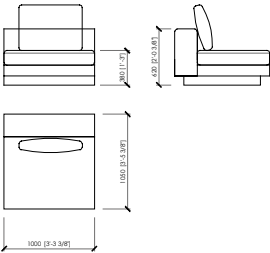

Fascia in pelle

pelle

Zoccolo

laccato opaco o in finitura metallica

MILANO

MCLab - 2021

Laterale dx/sx (1 seduta cm 140)
Side L/R (1 seat cm 140 | in 55"1/8)
cm 105x105
in 41"1/3x41"1/3

Laterale dx/sx (1 seduta cm 140)
Side L/R (1 seat cm 140 | in 55"1/8)
cm 125x105
in 49"1/5x41"1/3

Laterale dx/sx (1 seduta cm 140)
Side L/R (1 seat cm 140 | in 55"1/8)
cm 145x105
in 57"x41"1/3

Laterale dx/sx (1 seduta cm 140)
Side L/R (1 seat cm 140 | in 55"1/8)
cm 165x105
in 65"3/4x41"1/3

Laterale dx/sx (2 sedute cm 100)
Side L/R (2 seats cm 100 | in 39"3/8)
cm 225x105
in 88"4/7x41"1/3

Centrale
Central
cm 80x105
in 31"1/2x41"1/3

Centrale
Central
cm 100x105
in 39"3/8x41"1/3

Centrale
Central
cm 120x105
in 47"1/4x41"1/3

Centrale
Central
cm 140x105
in 55"1/8x41"1/3

Chaise longue
Chaise longue
cm 125x180
in 49"1/5x70"6/7

Chaise longue con bracciolo dx/sx
Chaise longue with armrest L/R
cm 125x180
in 49"1/5x70"6/7

Angolo dx/sx
Corner L/R
cm 105x105
in 41"1/3x41"1/3

MILANO
MCLab - 2021

Pouf
Pouf
cm 140x80
in 55"1/8x31"1/2

Tavolino integrato
Integrated table
cm 140x80
in 55"1/8x31"1/2