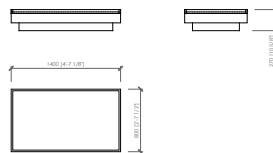

Centrale
Central
cm 80x105
in 31"1/2x41"1/3

Centrale
Central
cm 100x105
in 39"3/8x41"1/3

Centrale
Central
cm 120x105
in 47"1/4x41"1/3

Centrale
Central
cm 140x105
in 55"1/8x41"1/3

Chaise longue
Chaise longue
cm 125x180
in 49"1/5x70"6/7

Chaise longue con bracciolo dx/sx
Chaise longue with armrest L/R
cm 125x180
in 49"1/5x70"6/7

Angolo dx/sx
Corner L/R
cm 105x105
in 41"1/3x41"1/3

MILANO
MCLab - 2021

Pouf
Pouf
cm 140x80
in 55"1/8x31"1/2

Tavolino integrato
Integrated table
cm 140x80
in 55"1/8x31"1/2

PIPING | PROFILO

INTEGRATED TABLE - WOOD | TAVOLINO INTEGRATO - LEGNO

Printed colors are to be considered as indicative | I colori stampati sono da considerarsi indicativi

Dimensions in mm. MC Meroni & Colzani reserved the right to make change is reserved. This informations are based on the last price list.
 Dimensioni in mm. MC Meroni & Colzani si riserva il diritto di apportare modifiche ai modelli senza preavviso. Le informazioni sono basate sull'ultimo aggiornamento del listino.