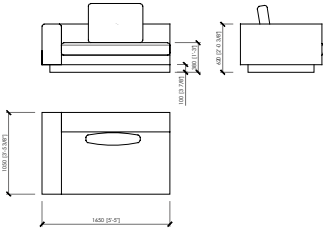

Fascia in pelle

pelle

Zoccolo

laccato opaco o in finitura metallica

MILANO

MCLab - 2021

Laterale dx/sx (1 seduta cm 140)
Side L/R (1 seat cm 140 | in 55"1/8)
cm 105x105
in 41"1/3x41"1/3

Laterale dx/sx (1 seduta cm 140)
Side L/R (1 seat cm 140 | in 55"1/8)
cm 125x105
in 49"1/5x41"1/3

Laterale dx/sx (1 seduta cm 140)
Side L/R (1 seat cm 140 | in 55"1/8)
cm 145x105
in 57"x41"1/3

Laterale dx/sx (1 seduta cm 140)
Side L/R (1 seat cm 140 | in 55"1/8)
cm 165x105
in 65"3/4x41"1/3

Laterale dx/sx (2 sedute cm 100)
Side L/R (2 seats cm 100 | in 39"3/8)
cm 225x105
in 88"4/7x41"1/3

Centrale
Central
cm 80x105
in 31"1/2x41"1/3

Centrale
Central
cm 100x105
in 39"3/8x41"1/3

Centrale
Central
cm 120x105
in 47"1/4x41"1/3

Centrale
Central
cm 140x105
in 55"1/8x41"1/3

Chaise longue
Chaise longue
cm 125x180
in 49"1/5x70"6/7