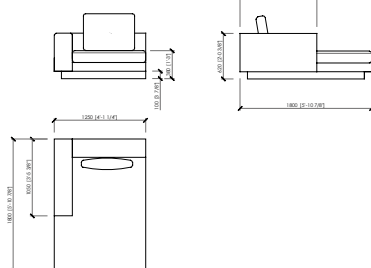

Laterale dx/sx (1 seduta cm 140)
Side L/R (1 seat cm 140 | in 55"1/8)
cm 145x105
in 57"x41"1/3

Laterale dx/sx (1 seduta cm 140)
Side L/R (1 seat cm 140 | in 55"1/8)
cm 165x105
in 65"3/4x41"1/3

Laterale dx/sx (2 sedute cm 100)
Side L/R (2 seats cm 100 | in 39"3/8)
cm 225x105
in 88"4/7x41"1/3

Centrale
Central
cm 80x105
in 31"1/2x41"1/3

Centrale
Central
cm 100x105
in 39"3/8x41"1/3

Centrale
Central
cm 120x105
in 47"1/4x41"1/3

Centrale
Central
cm 140x105
in 55"1/8x41"1/3

Chaise longue
Chaise longue
cm 125x180
in 49"1/5x70"6/7

Chaise longue con bracciolo dx/sx
Chaise longue with armrest L/R
cm 125x180
in 49"1/5x70"6/7

Angolo dx/sx
Corner L/R
cm 105x105
in 41"1/3x41"1/3

MILANO
MCLab - 2021

Pouf
Pouf
cm 140x80
in 55"1/8x31"1/2

Tavolino integrato
Integrated table
cm 140x80
in 55"1/8x31"1/2