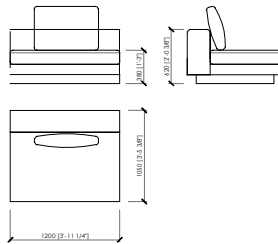

Fascia in pelle

pelle

Zoccolo

laccato opaco o in finitura metallica

MILANO

MCLab - 2021

Laterale dx/sx (1 seduta cm 140)
Side L/R (1 seat cm 140 | in 55"1/8)
cm 105x105
in 41"1/3x41"1/3

Laterale dx/sx (1 seduta cm 140)
Side L/R (1 seat cm 140 | in 55"1/8)
cm 125x105
in 49"1/5x41"1/3

Laterale dx/sx (1 seduta cm 140)
Side L/R (1 seat cm 140 | in 55"1/8)
cm 145x105
in 57"x41"1/3

Laterale dx/sx (1 seduta cm 140)
Side L/R (1 seat cm 140 | in 55"1/8)
cm 165x105
in 65"3/4x41"1/3

Laterale dx/sx (2 sedute cm 100)
Side L/R (2 seats cm 100 | in 39"3/8)
cm 225x105
in 88"4/7x41"1/3

Centrale
Central
cm 80x105
in 31"1/2x41"1/3

Centrale
Central
cm 100x105
in 39"3/8x41"1/3

Centrale
Central
cm 120x105
in 47"1/4x41"1/3

Centrale
Central
cm 140x105
in 55"1/8x41"1/3

Chaise longue
Chaise longue
cm 125x180
in 49"1/5x70"6/7

Chaise longue con bracciolo dx/sx
Chaise longue with armrest L/R
cm 125x180
in 49"1/5x70"6/7

Angolo dx/sx
Corner L/R
cm 105x105
in 41"1/3x41"1/3

MILANO
MCLab - 2021

Pouf
Pouf
cm 140x80
in 55"1/8x31"1/2

Tavolino integrato
Integrated table
cm 140x80
in 55"1/8x31"1/2