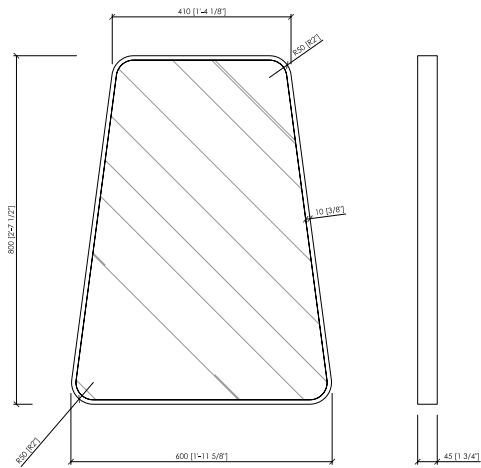

#### Dimensions

MC.1 cm 60x4,5x80h | in 23"5/8x1"7/9x31"1/2h  
 MC.2 cm 100x4,5x100h | in 39"3/8x1"7/9x39"3/8h  
 MC.3 cm 45x4,5x45h | in 17"5/7x1"7/9x17"5/7  
 MC.4 cm Ø80x4,5 | in Ø31"1/2x1"7/9  
 MC.5 cm Ø50x4,5 | in Ø19"11/16x1"7/9

#### Tipologia

Specchi

#### Dimensioni

*MC.1 cm 60x4,5x80h  
 MC.2 cm 100x4,5x100h  
 MC.3 cm 45x4,5x45h  
 MC.4 cm Ø80x4,5  
 MC.5 cm Ø50x4,5*

**MC MIRRORS**  
 MC Lab - 2018

MC.1

MC.2

MC.3

MC.4

MC.5