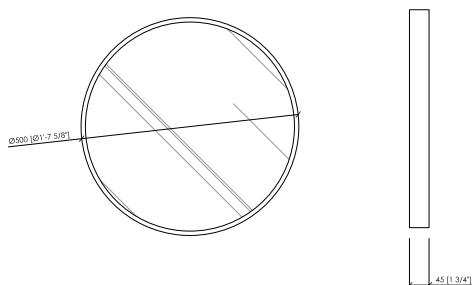

#### Dimensions

MC.1 cm 60x4,5x80h | in 23"5/8x1"7/9x31"1/2h  
 MC.2 cm 100x4,5x100h | in 39"3/8x1"7/9x39"3/8h  
 MC.3 cm 45x4,5x45h | in 17"5/7x1"7/9x17"5/7  
 MC.4 cm Ø80x4,5 | in Ø31"1/2x1"7/9  
 MC.5 cm Ø50x4,5 | in Ø19"11/16x1"7/9

#### Dimensioni

*MC.1 cm 60x4,5x80h  
 MC.2 cm 100x4,5x100h  
 MC.3 cm 45x4,5x45h  
 MC.4 cm Ø80x4,5  
 MC.5 cm Ø50x4,5*

**MC MIRRORS**  
 MC Lab - 2018

MC.1

MC.2

MC.3

MC.4

MC.5