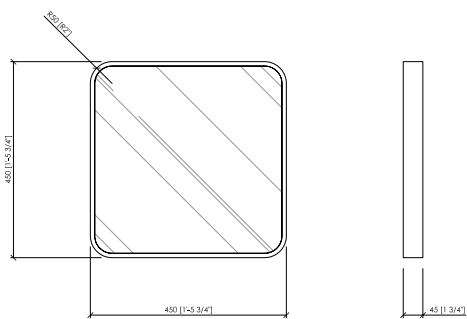

#### Dimensions

MC.1 cm 60x4,5x80h | in 23"5/8x1"7/9x31"1/2h  
 MC.2 cm 100x4,5x100h | in 39"3/8x1"7/9x39"3/8h  
 MC.3 cm 45x4,5x45h | in 17"5/7x1"7/9x17"5/7  
 MC.4 cm Ø80x4,5 | in Ø31"1/2x1"7/9  
 MC.5 cm Ø50x4,5 | in Ø19"11/16x1"7/9

#### Dimensioni

*MC.1 cm 60x4,5x80h  
 MC.2 cm 100x4,5x100h  
 MC.3 cm 45x4,5x45h  
 MC.4 cm Ø80x4,5  
 MC.5 cm Ø50x4,5*

**MC MIRRORS**  
 MC Lab - 2018

MC.1

MC.2

MC.3

MC.4

MC.5