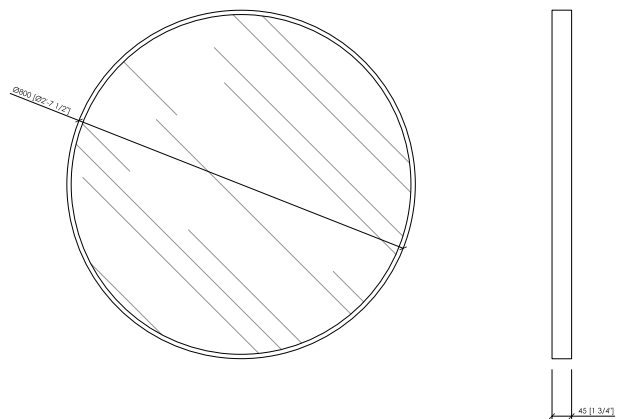

#### Dimensions

MC.1 cm 60x4,5x80h | in 23"5/8x1"7/9x31"1/2h  
 MC.2 cm 100x4,5x100h | in 39"3/8x1"7/9x39"3/8h  
 MC.3 cm 45x4,5x45h | in 17"5/7x1"7/9x17"5/7  
 MC.4 cm Ø80x4,5 | in Ø31"1/2x1"7/9  
 MC.5 cm Ø50x4,5 | in Ø19"11/16x1"7/9

#### Dimensioni

*MC.1 cm 60x4,5x80h  
 MC.2 cm 100x4,5x100h  
 MC.3 cm 45x4,5x45h  
 MC.4 cm Ø80x4,5  
 MC.5 cm Ø50x4,5*

**MC MIRRORS**  
 MC Lab - 2018

MC.1

MC.2

MC.3

MC.4

MC.5