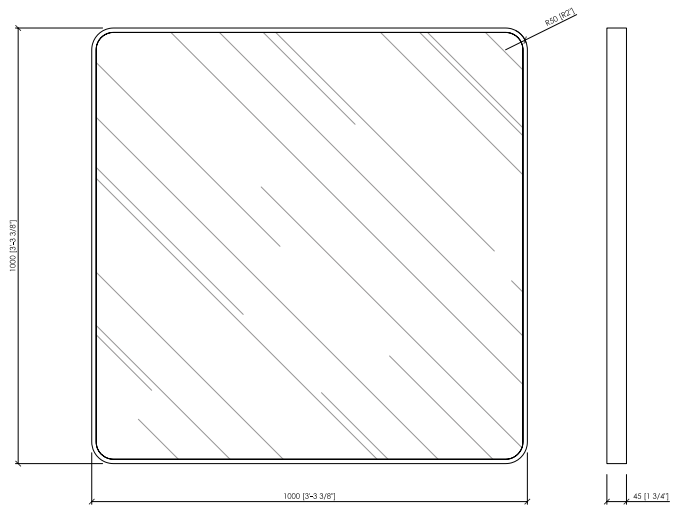

#### Dimensions

MC.1 cm 60x4,5x80h | in 23"5/8x1"7/9x31"1/2h  
 MC.2 cm 100x4,5x100h | in 39"3/8x1"7/9x39"3/8h  
 MC.3 cm 45x4,5x45h | in 17"5/7x1"7/9x17"5/7  
 MC.4 cm Ø80x4,5 | in Ø31"1/2x1"7/9  
 MC.5 cm Ø50x4,5 | in Ø19"11/16x1"7/9

#### Dimensioni

*MC.1 cm 60x4,5x80h  
 MC.2 cm 100x4,5x100h  
 MC.3 cm 45x4,5x45h  
 MC.4 cm Ø80x4,5  
 MC.5 cm Ø50x4,5*

**MC MIRRORS**  
 MC Lab - 2018

MC.1

MC.2

MC.3

MC.4

MC.5