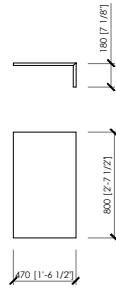

Laterale dx/sx (1 seduta da cm 160)  
Side L/R (1 seat cm 160 | in 63")  
**cm 185x105**  
in 72"5/6"x41"1/3

Laterale dx/sx (2 sedute da cm 100)  
Side L/R (2 seats cm 100 | in 39"3/8)  
**cm 225x105**  
in 88"4/7"x41"1/3

Angolo  
Corner  
**cm 105x105**  
in 41"1/3"x41"1/3

Centrale  
Central  
**cm 80x105**  
in 31"1/2"x41"1/3

Centrale  
Central  
**cm 100x105**  
in 39"3/8"x41"1/3

Centrale  
Central  
**cm 120x105**  
in 47"1/4"x41"1/3

Centrale  
Central  
**cm 140x105**  
in 55"1/8"x41"1/3

## LAGLIO

Cesare Arosio - 2021

Centrale con server / tavolino integrato (1 seduta cm 100)  
 Central with server / integrated table (1 seat cm 100 | in 39"3/8)  
**cm 145x105**  
**in 57"x41"1/3**

**SERVER**