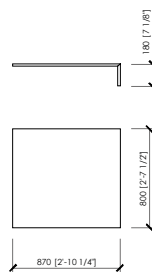

Angolo  
Corner  
**cm 105x105**  
in 41"1/3"x41"1/3

Centrale  
Central  
**cm 80x105**  
in 31"1/2"x41"1/3

Centrale  
Central  
**cm 100x105**  
in 39"3/8"x41"1/3

Centrale  
Central  
**cm 120x105**  
in 47"1/4"x41"1/3

Centrale  
Central  
**cm 140x105**  
in 55"1/8"x41"1/3

## LAGLIO

Cesare Arosio - 2021

Centrale con server / tavolino integrato (1 seduta cm 100)  
 Central with server / integrated table (1 seat cm 100 | in 39"3/8)  
**cm 145x105**  
**in 57"x41"1/3**

**SERVER**

**INTEGRATED TABLE**

Centrale con server / tavolino integrato (1 seduta cm 100)  
 Central with server / integrated table (1 seat cm 100 | in 39"3/8)  
**cm 185x105**  
**in 72"5/6x41"1/3**

**SERVER**

**INTEGRATED TABLE**