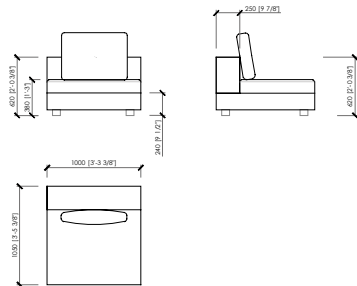

Laterale dx/sx (1 seduta da cm 120)  
Side L/R (1 seat cm 120 | in 47"1/4)  
**cm 145x105**  
in 57"x41"1/3

Laterale dx/sx (1 seduta da cm 140)  
Side L/R (1 seat cm 140 | in 55"1/8)  
**cm 165x105**  
in 65"x41"1/3

Laterale dx/sx (1 seduta da cm 160)  
Side L/R (1 seat cm 160 | in 63")  
**cm 185x105**  
in 72"5/6"x41"1/3

Laterale dx/sx (2 sedute da cm 100)  
Side L/R (2 seats cm 100 | in 39"3/8)  
**cm 225x105**  
in 88"4/7"x41"1/3

Angolo  
Corner  
**cm 105x105**  
in 41"1/3"x41"1/3

Centrale  
Central  
**cm 80x105**  
in 31"1/2"x41"1/3

Centrale  
Central  
**cm 100x105**  
in 39"3/8"x41"1/3

Centrale  
Central  
**cm 120x105**  
in 47"1/4"x41"1/3