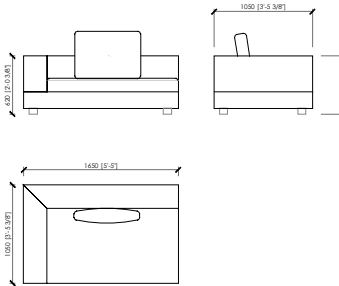

## LAGLIO

Cesare Arosio - 2021

Laterale dx/sx (1 seduta da cm 80)  
Side L/R (1 seat cm 80 | in 31"1/2)  
**cm 105x105**  
in 41"1/3"x41"1/3

Laterale dx/sx (1 seduta da cm 100)  
Side L/R (1 seat cm 100 | in 39"3/8)  
**cm 125x105**  
in 49"1/5"x41"1/3

Laterale dx/sx (1 seduta da cm 120)  
Side L/R (1 seat cm 120 | in 47"1/4)  
**cm 145x105**  
in 57"x41"1/3

Laterale dx/sx (1 seduta da cm 140)  
Side L/R (1 seat cm 140 | in 55"1/8)  
**cm 165x105**  
in 65"x41"1/3