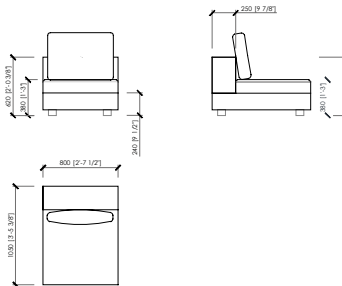

Laterale dx/sx (1 seduta da cm 120)  
Side L/R (1 seat cm 120 | in 47"1/4)  
**cm 145x105**  
in 57"x41"1/3

Laterale dx/sx (1 seduta da cm 140)  
Side L/R (1 seat cm 140 | in 55"1/8)  
**cm 165x105**  
in 65"x41"1/3

Laterale dx/sx (1 seduta da cm 160)  
Side L/R (1 seat cm 160 | in 63")  
**cm 185x105**  
in 72"5/6"x41"1/3

Laterale dx/sx (2 sedute da cm 100)  
Side L/R (2 seats cm 100 | in 39"3/8)  
**cm 225x105**  
in 88"4/7"x41"1/3

Angolo  
Corner  
**cm 105x105**  
in 41"1/3"x41"1/3

Centrale  
Central  
**cm 80x105**  
in 31"1/2"x41"1/3

Centrale  
Central  
**cm 100x105**  
in 39"3/8"x41"1/3

Centrale  
Central  
**cm 120x105**  
in 47"1/4"x41"1/3