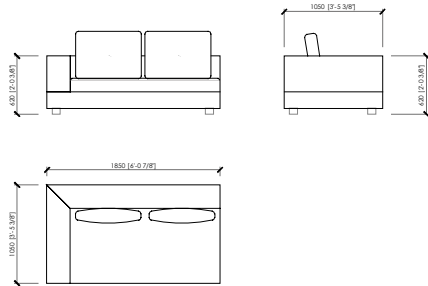

Laterale dx/sx (1 seduta da cm 160)
Side L/R (1 seat cm 160 | in 63")
cm 185x105
in 72"5/6"x41"1/3