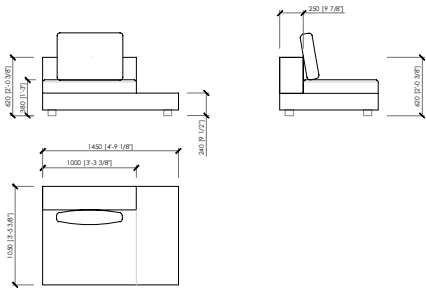

LAGLIO

Cesare Arosio - 2021

Centrale con server / tavolino integrato (1 seduta cm 100)
Central with server / integrated table (1 seat cm 100 | in 39"3/8)
cm 145x105
in 57"x41"1/3