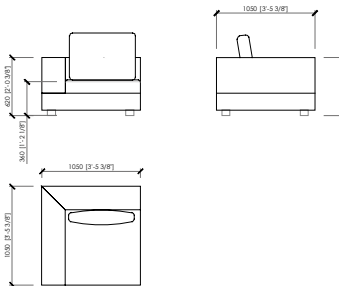

Angolo
Corner
cm 105x105
in 41"1/3"x41"1/3