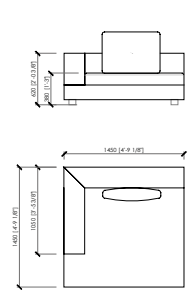

Angolo  
Corner  
**cm 105x105**  
in 41"1/3"x41"1/3

Centrale  
Central  
**cm 80x105**  
in 31"1/2"x41"1/3

Centrale  
Central  
**cm 100x105**  
in 39"3/8"x41"1/3

Centrale  
Central  
**cm 120x105**  
in 47"1/4"x41"1/3

Centrale  
Central  
**cm 140x105**  
in 55"1/8"x41"1/3

**INTEGRATED TABLE**

Centrale con server / tavolino integrato (1 seduta cm 100)  
 Central with server / integrated table (1 seat cm 100 | in 39"3/8)  
**cm 185x105**  
**in 72"5/6x41"1/3**

**SERVER**

**INTEGRATED TABLE**

Chaise longue  
 Chaise longue  
**cm 145x145**  
**in 57"x57"**

Chaise longue con bracciolo  
 Chaise longue with armrest  
**cm 145x145**  
**in 57"x57"**

Chaise longue con bracciolo  
 Chaise longue with armrest  
**cm 125x180**  
**in 49"1/5x70"6/7**