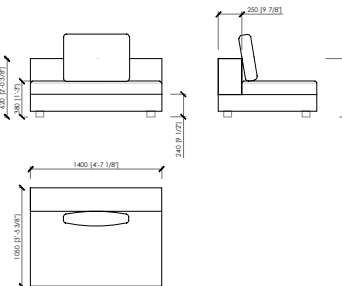

Laterale dx/sx (1 seduta da cm 160)  
Side L/R (1 seat cm 160 | in 63")  
**cm 185x105**  
in 72"5/6"x41"1/3

Laterale dx/sx (2 sedute da cm 100)  
Side L/R (2 seats cm 100 | in 39"3/8)  
**cm 225x105**  
in 88"4/7"x41"1/3

Angolo  
Corner  
**cm 105x105**  
in 41"1/3"x41"1/3

Centrale  
Central  
**cm 80x105**  
in 31"1/2"x41"1/3

Centrale  
Central  
**cm 100x105**  
in 39"3/8"x41"1/3

Centrale  
Central  
**cm 120x105**  
in 47"1/4"x41"1/3

Centrale  
Central  
**cm 140x105**  
in 55"1/8"x41"1/3