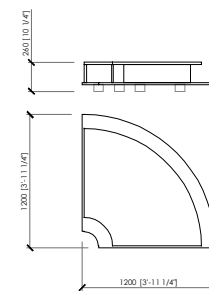

Centrale  
Central  
**cm 140x105**  
in 55"1/8"x41"1/3

**INTEGRATED TABLE**

Centrale con server / tavolino integrato (1 seduta cm 100)  
 Central with server / integrated table (1 seat cm 100 | in 39"3/8)  
**cm 185x105**  
**in 72"5/6x41"1/3**

**SERVER**

**INTEGRATED TABLE**

Chaise longue  
 Chaise longue  
**cm 145x145**  
**in 57"x57"**

Chaise longue con bracciolo  
 Chaise longue with armrest  
**cm 145x145**  
**in 57"x57"**

Chaise longue con bracciolo  
 Chaise longue with armrest  
**cm 125x180**  
**in 49"1/5x70"6/7**

Tavolino integrato con base  
 Integrated table with base  
**cm 105x105**  
**in 41"1/3x41"1/3**

Pouf  
 Pouf  
**cm 105x105x38h**  
**in 41"1/3x41"1/3x15"h**

Server curvo  
 Server curved  
**cm 120x120**  
**in 47"1/4x47"1/4**