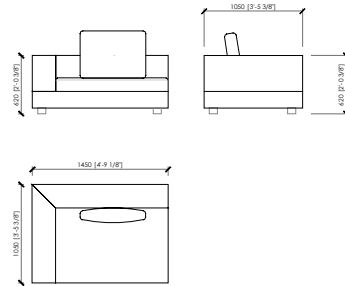

## LAGLIO

Cesare Arosio - 2021

Laterale dx/sx (1 seduta da cm 80)  
Side L/R (1 seat cm 80 | in 31"1/2)  
**cm 105x105**  
in 41"1/3"x41"1/3

Laterale dx/sx (1 seduta da cm 100)  
Side L/R (1 seat cm 100 | in 39"3/8)  
**cm 125x105**  
in 49"1/5"x41"1/3

Laterale dx/sx (1 seduta da cm 120)  
Side L/R (1 seat cm 120 | in 47"1/4)  
**cm 145x105**  
in 57"x41"1/3

Laterale dx/sx (1 seduta da cm 140)  
Side L/R (1 seat cm 140 | in 55"1/8)  
**cm 165x105**  
in 65"x41"1/3