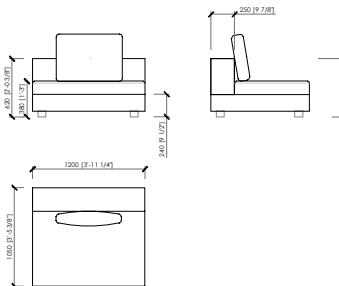

Laterale dx/sx (1 seduta da cm 120)  
Side L/R (1 seat cm 120 | in 47"1/4)  
**cm 145x105**  
in 57"x41"1/3

Laterale dx/sx (1 seduta da cm 140)  
Side L/R (1 seat cm 140 | in 55"1/8)  
**cm 165x105**  
in 65"x41"1/3

Laterale dx/sx (1 seduta da cm 160)  
Side L/R (1 seat cm 160 | in 63")  
**cm 185x105**  
in 72"5/6"x41"1/3

Laterale dx/sx (2 sedute da cm 100)  
Side L/R (2 seats cm 100 | in 39"3/8)  
**cm 225x105**  
in 88"4/7"x41"1/3

Angolo  
Corner  
**cm 105x105**  
in 41"1/3"x41"1/3

Centrale  
Central  
**cm 80x105**  
in 31"1/2"x41"1/3

Centrale  
Central  
**cm 100x105**  
in 39"3/8"x41"1/3

Centrale  
Central  
**cm 120x105**  
in 47"1/4"x41"1/3

Centrale  
Central  
**cm 140x105**  
in 55"1/8"x41"1/3