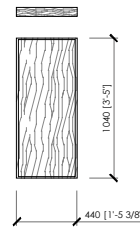

INTEGRATED TABLE