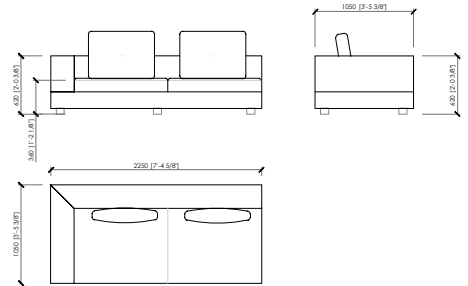

Laterale dx/sx (1 seduta da cm 120)  
Side L/R (1 seat cm 120 | in 47"1/4)  
**cm 145x105**  
in 57"x41"1/3

Laterale dx/sx (1 seduta da cm 140)  
Side L/R (1 seat cm 140 | in 55"1/8)  
**cm 165x105**  
in 65"x41"1/3

Laterale dx/sx (1 seduta da cm 160)  
Side L/R (1 seat cm 160 | in 63")  
**cm 185x105**  
in 72"5/6"x41"1/3

Laterale dx/sx (2 sedute da cm 100)  
Side L/R (2 seats cm 100 | in 39"3/8)  
**cm 225x105**  
in 88"4/7"x41"1/3