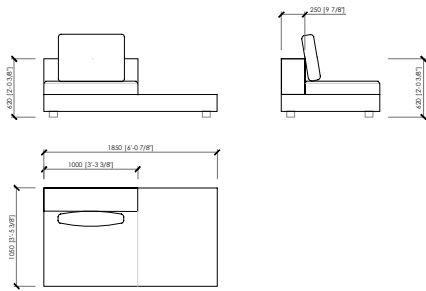

Angolo  
Corner  
**cm 105x105**  
in 41"1/3"x41"1/3

Centrale  
Central  
**cm 80x105**  
in 31"1/2"x41"1/3

Centrale  
Central  
**cm 100x105**  
in 39"3/8"x41"1/3

Centrale  
Central  
**cm 120x105**  
in 47"1/4"x41"1/3

Centrale  
Central  
**cm 140x105**  
in 55"1/8"x41"1/3

## LAGLIO

Cesare Arosio - 2021

Centrale con server / tavolino integrato (1 seduta cm 100)  
 Central with server / integrated table (1 seat cm 100 | in 39"3/8)  
**cm 145x105**  
**in 57"x41"1/3**

**SERVER**

**INTEGRATED TABLE**

Centrale con server / tavolino integrato (1 seduta cm 100)  
 Central with server / integrated table (1 seat cm 100 | in 39"3/8)  
**cm 185x105**  
**in 72"5/6x41"1/3**

**SERVER**

**INTEGRATED TABLE**