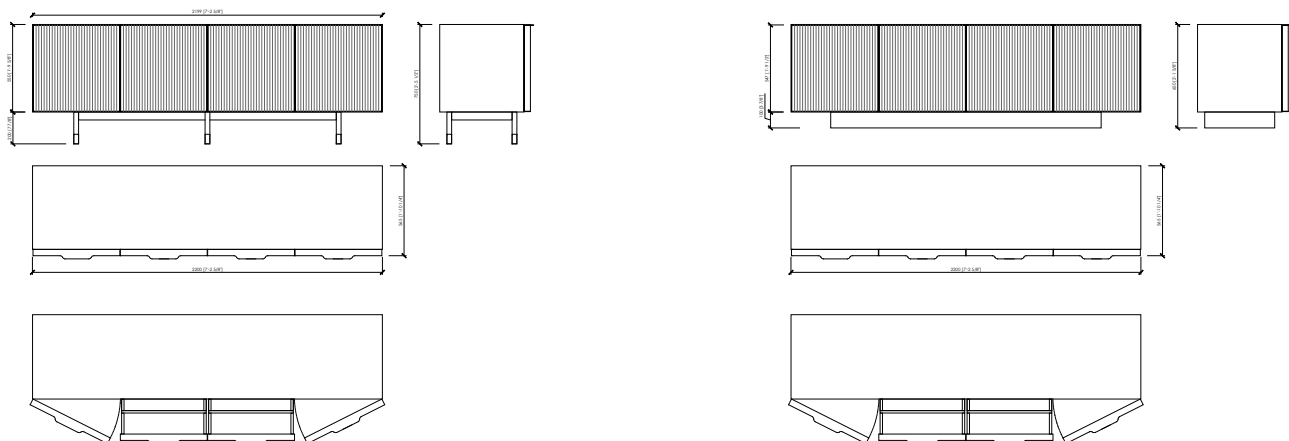

GARDA
 MC Lab - 2019

madia | small cupboard

credenza 2 ante e 1 cassettone estraibile | sideboard 2 doors and 1 extractable drawer

credenza 2 ante e 2 cassettoni estraibili | sideboard 2 doors and 2 extractable drawers