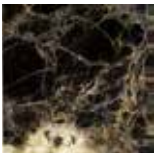

SATIN BRASS DARK

SATIN BRASS LIGHT

BRONZE

TOP FINISHES - MARBLE | FINITURA TOP - MARMO

CALACATTA

cat. 1
matt | glossy

SAHARA NOIR

cat. 1
matt | glossy

SILVER ROOTS

cat. 1
glossy

EMPERADOR DARK

cat. 2
matt | glossy

CARRARA

cat. 2
matt | glossy

STARDUST

cat. 2
matt | glossy

NERO MARQUINA

cat. 2
matt | glossy

Printed colors are to be considered as indicative | I colori stampati sono da considerarsi indicativi

CORDER console
 Maurizio Di Mauro - 2017

TOP FINISHES - LACQUERED | FINITURA TOP - LACCATO