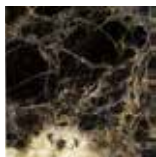

OPTICAL WHITE ash

WHITE ash

PEARL ash

CARAMEL ash

GREIGE ash

TOBACCO ash

LIGHT GREY ash

MUD ash

ANTHRACITE ash

BLACK ash

DARK BROWN ash

RED ash

YELLOW ash

GREEN ash

TEAL ash

DARK BLUE ash

TOP FINISHES - MARBLE | FINITURA TOP - MARMO

CALACATTA

cat. 1
matt | glossy

SAHARA NOIR

cat. 1
matt | glossy

SILVER ROOTS

cat. 1
glossy

EMPERADOR DARK

cat. 2
matt | glossy

CARRARA

cat. 2
matt | glossy

STARDUST

cat. 2
matt | glossy

NERO MARQUINA

cat. 2
matt | glossy

Printed colors are to be considered as indicative | I colori stampati sono da considerarsi indicativi