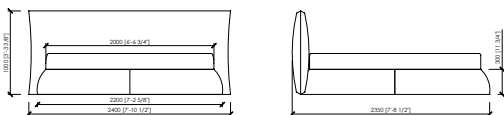

cm 240x235x100h (30h)
in 94"1/2x92"1/2x39"3/8h (11"4/5h)
rete | slatted cm 200x200 | in 78"3/4x78"3/4

US MARKET - KING SIZE
cm 233x238x100h(30h)
in 91"3/4x93"5/7x39"3/8h (11"4/5h)
rete | slatted cm 193x203 | in 76"x80"