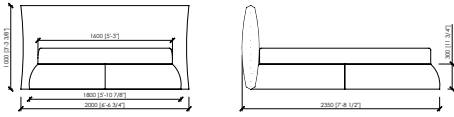

Note

Disponibile con box contenitore

CASANOVA

MC Lab - 2016

cm 200x235x100h (30h)
in 78"3/4x92"1/2x39"3/8h (11"4/5h)
 rete | slatted cm 160x200 | in 63"x78"3/4

US MARKET - QUEEN SIZE
cm 192x238x100h(30h)
in 75"3/5x93"5/7x39"3/8h(11"4/5h)
 rete | slatted cm 152x203 | in 60"x80"

cm 220x235x100h (30h)
in 86"3/5x92"1/2x39"3/8h (11"4/5h)
 rete | slatted cm 180x200 | in 70"6/7x78"3/4

cm 240x235x100h (30h)
in 94"1/2x92"1/2x39"3/8h (11"4/5h)
 rete | slatted cm 200x200 | in 78"3/4x78"3/4