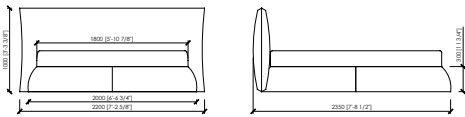

Note

Disponibile con box contenitore

CASANOVA

MC Lab - 2016

cm 200x235x100h (30h)
in 78"3/4x92"1/2x39"3/8h (11"4/5h)
 rete | slatted cm 160x200 | in 63"x78"3/4

US MARKET - QUEEN SIZE
cm 192x238x100h(30h)
in 75"3/5x93"5/7x39"3/8h(11"4/5h)
 rete | slatted cm 152x203 | in 60"x80"

cm 220x235x100h (30h)
in 86"3/5x92"1/2x39"3/8h (11"4/5h)
 rete | slatted cm 180x200 | in 70"6/7x78"3/4

cm 240x235x100h (30h)
in 94"1/2x92"1/2x39"3/8h (11"4/5h)
 rete | slatted cm 200x200 | in 78"3/4x78"3/4