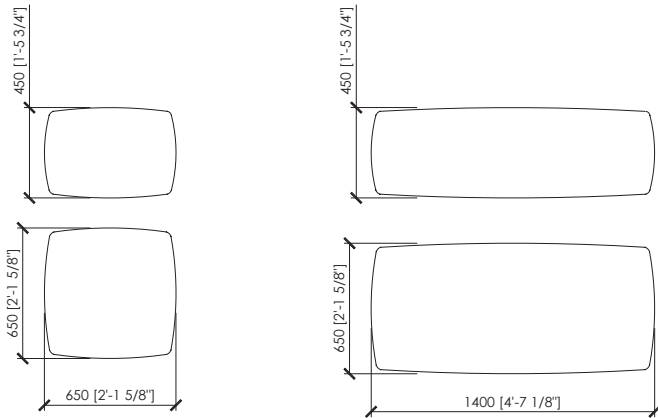

#### Dimensions

cm 65x65x35h. | in 23"3/5x23"3/5x13"7/9h  
cm 140x65x35h. | in 55"1/8x23"3/5x13"7/9h

#### Dimensioni

*cm 65x65x35h  
cm 140x65x35h*

**ALCAMO**  
MC Lab - 2016

**COVER - FABRIC and LEATHER | RIVESTIMENTO - TESSUTO o PELLE**

refer to .pdf file MC\_FABRICS and MC\_LEATHER | fare riferimento al file .pdf MC\_FABRICS and MC\_LEATHER