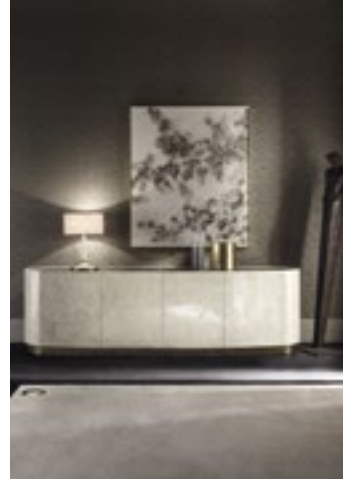

Pag. 14

MIRTO 2 madia decorata seashell, con base bronzo patinato e piano specchio fumè
LUCY lampada ottone patinato, paralume in linone con bordino ottone
FLOWERING pannello decorativo, cm 110 x 130, con cornice in foglia oro

MIRTO 2 cupboard, seashell-decorated finish with patinated bronze base and smoked mirror top
LUCY lamp, patinated brass finish, linen lampshade with brass hem
FLOWERING decorative panel, cm 110 x 130, with gold leaf frame