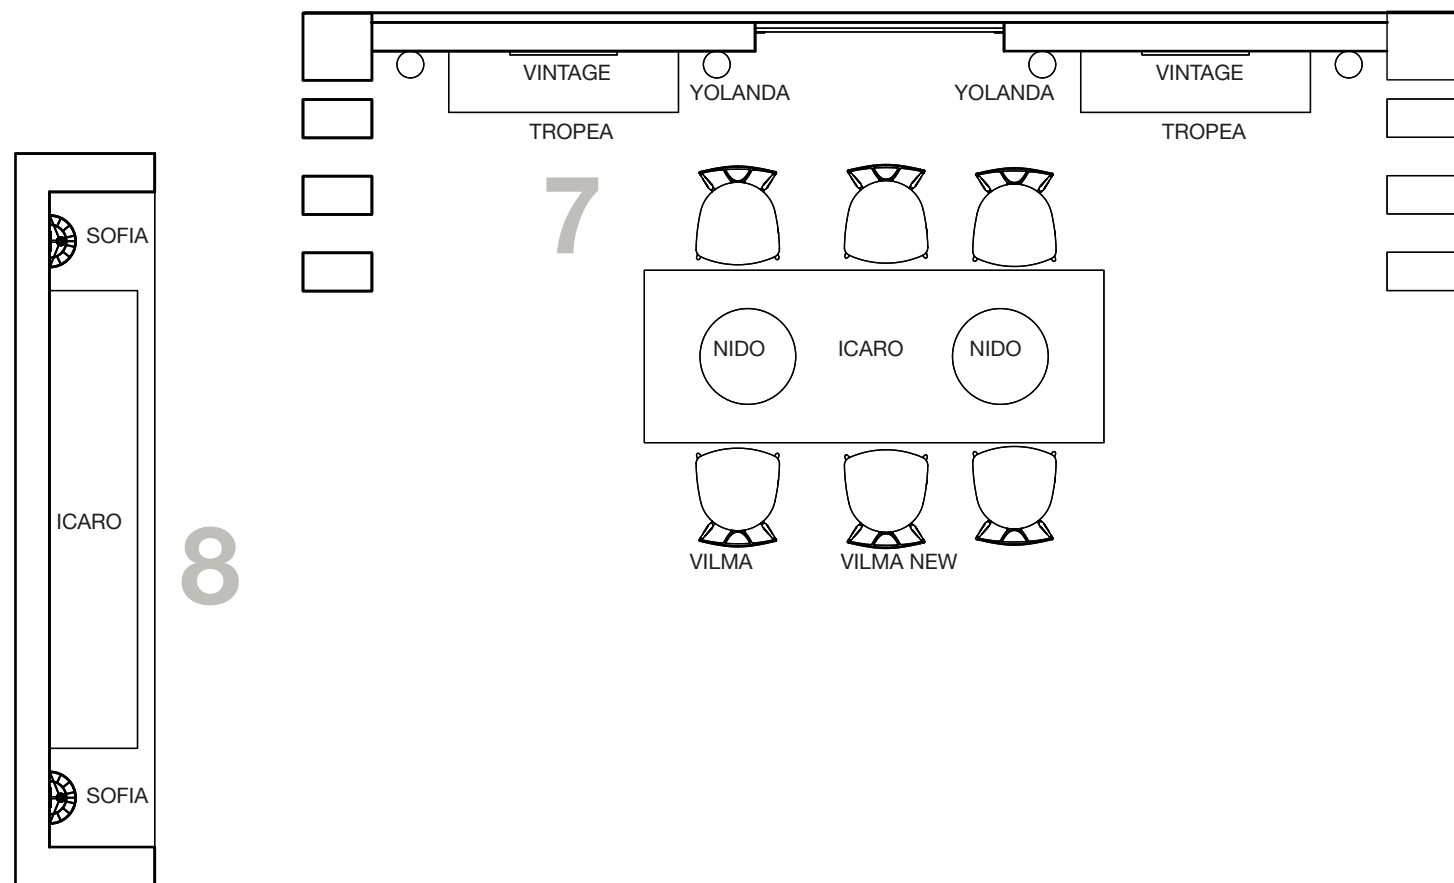

AURORA barred-back chair
cm 56 x 55 x 78,5-47 h
Structure: 49 Nikel Nero
Seat: 803 Tessuto Sirolo Grey

AMELIA mirror
cm 76 x 2,5 x 190 h
Structure: 81 Bronzo
Label: 781 Pelle Saffiano Gesso

5

6

7

pag 41, 42-43