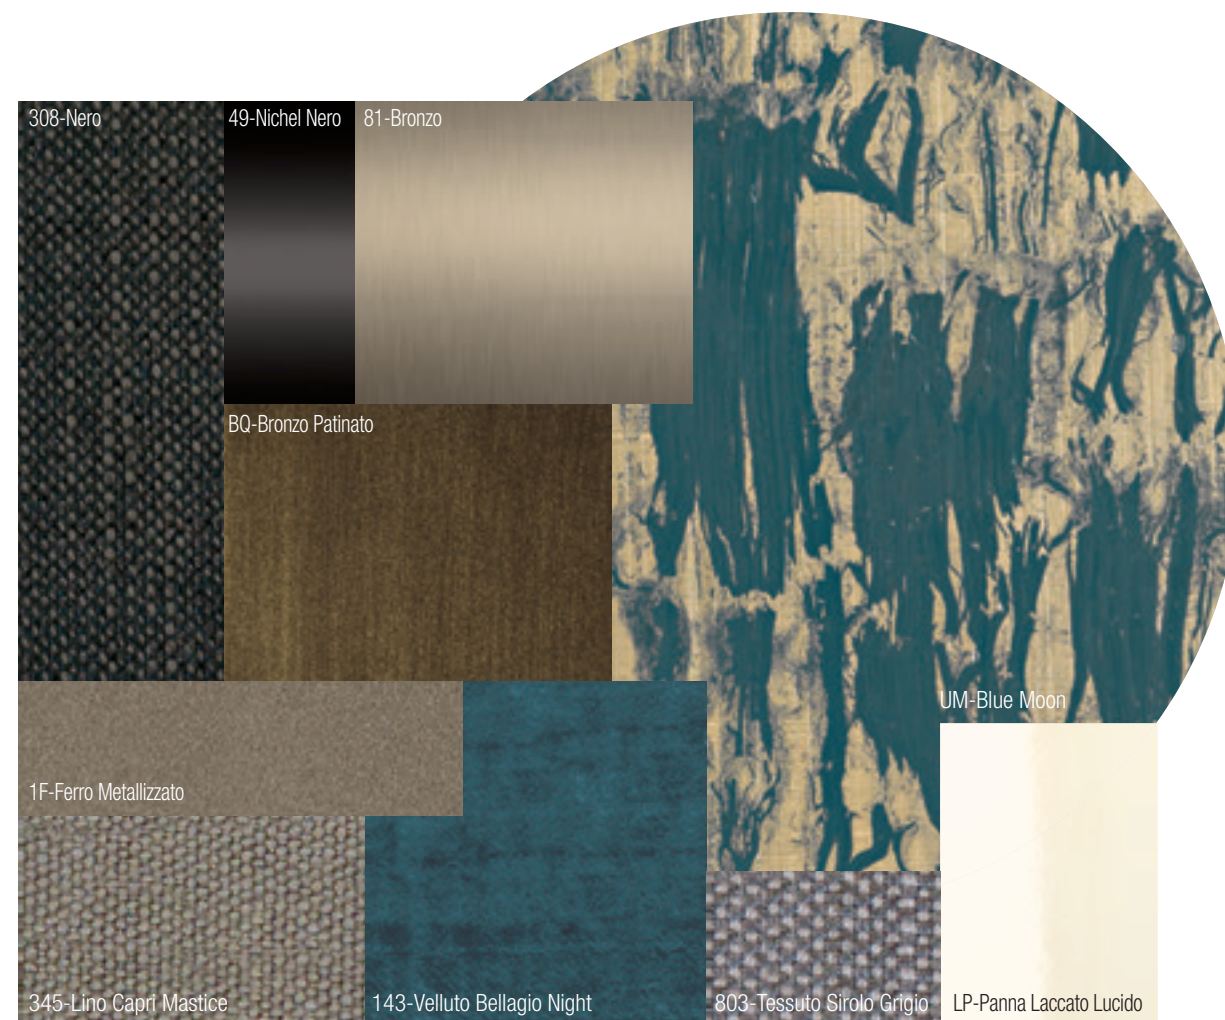

M5-Madreperla Spatolato

782-Pelle Saffiano Lino

M30-Marmo Mystic Brown

RI-Rigattino Champagne

OP-Oro Pallido

81-Bronzo

015-Tessuto Luteria

N12-Nabuk Sand2

A02-Velluto Aston Marrone