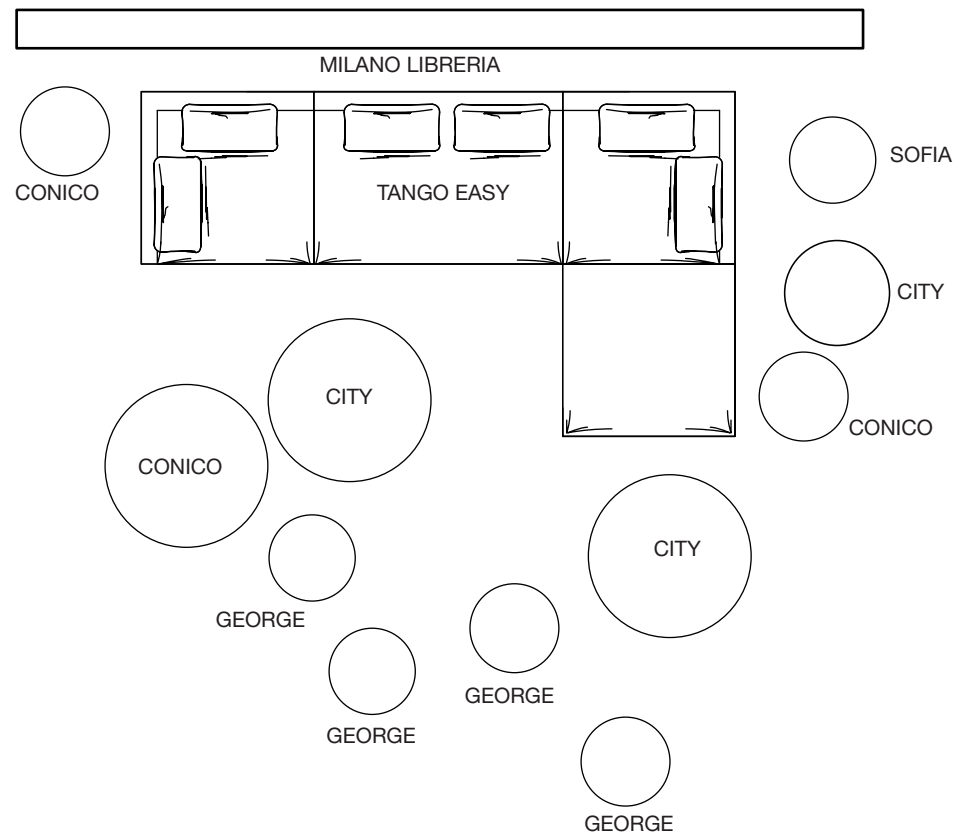

9

pag 38-39, 40

TANGO divano angolare
cm 310 x 180 x 90 h
Struttura: E01 Econabuck Stone Grey
Rivestimento 796 Velluto Hermoso Antracite
Piedi: 81 Bronzo

CITY tavolino rotondo basso
cm ø 85 x 35,8 h
Struttura: OS Ottone Spazzolato
Piano: KM Black Moon

CITY tavolino rotondo alto
cm ø 45,7 x 56,4 h
Struttura: OS Ottone Spazzolato
Piano: C7 Rovere Carbon

CONICO tavolino
cm ø 46 x 46 h
Piano: VBR Specchio Fumè Bronzo
Struttura: HA Hammer Argento

CONICO tavolino
cm ø 85 x 30 h
Piano: VBR Specchio Fumè Bronzo
Struttura: HA Hammer Argento

GEORGE pouf
cm ø 50 x 38 h
Rivestimento: 796 Velluto Hermoso Antracite
792 Tessuto Sirolo Mastice

MILANO libreria
Struttura: OS Ottone Spazzolato
FE Ferro Patinato
Piano: C7 Rovere Carbon

TANGO sofa with corner
cm 310 x 180 x 90 h
Structure: E01 Econabuck Stone Grey
Upholstery: 796 Velluto Hermoso Antracite
Foot: 81 Bronzo

CITY low round coffee table
cm ø 85 x 35,8 h
Structure: OS Ottone Spazzolato
Top: KM Black Moon

CITY high round coffee table
cm ø 45,7 x 56,4 h
Structure: OS Ottone Spazzolato
Top: C7 Rovere Carbon

CONICO coffee table
cm ø 46 x 46 h
Top: VBR Specchio Fumè Bronzo
Structure: HA Hammer Argento

CONICO coffee table
cm ø 85 x 30 h
Top: VBR Specchio Fumè Bronzo
Structure: HA Hammer Argento

GEORGE pouf
cm ø 50 x 38 h
Upholstery: 796 Velluto Hermoso Antracite
792 Tessuto Sirolo Mastice

MILANO wall book-case
Structure: OS Ottone Spazzolato
FE Ferro Patinato
Top: C7 Rovere Carbon