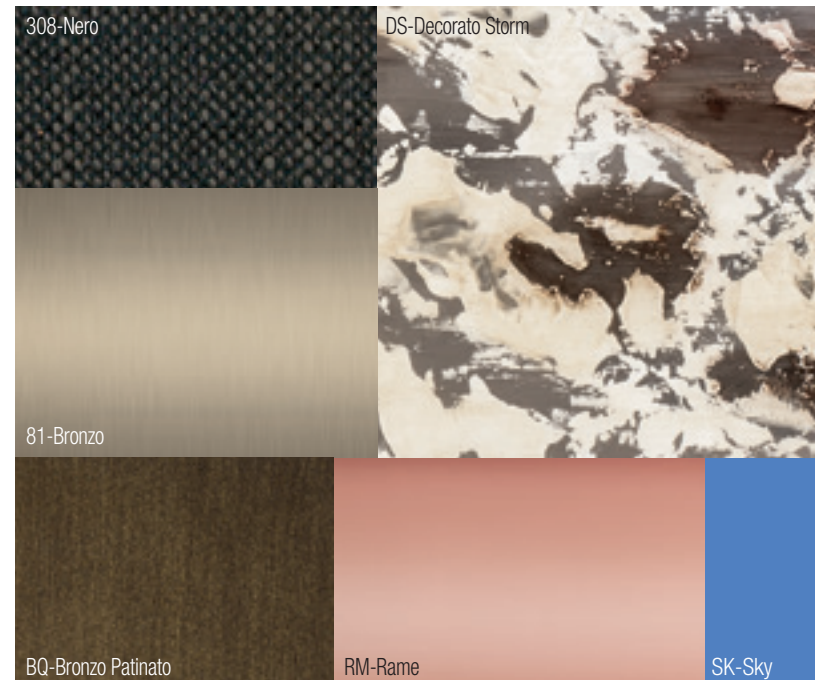

7

pag 41, 42-43

8

pag 44-45, 46-47

TROPEA consolle
cm 120 x 32 x 62 h
4F Foglia Oro Vintage

VINTAGE specchiera
cm 56 x 1,5 x 80 h
Struttura: BQ Bronzo Patinato

YOLANDA applique
cm ø 13,6 x 34 h
Struttura: OP Oro Pallido
Paralume: 308 Nero

ICARO tavolo
cm 240 x 90 x 71,5 h
Piano: C7 Rovere Carbon
Base: FQ Ferro Naturale

NIDO sospensione
cm ø 50 x 185-40 h
Struttura: OS Ottone Spazzolato

VILMA sedia
cm 45 x 50 x 95-50 h
Struttura: OS Ottone Spazzolato
Seduta: 802 Tessuto Sirolo Mastice

VILMA NEW sedia
cm 45 x 50 x 95-50 h
Struttura: OS Ottone Spazzolato
Seduta: 802 Tessuto Sirolo Mastice

RODIN scultura
cm 75 h
81 Bronzo

TROPEA console
cm 120 x 32 x 62 h
4F Foglia Oro Vintage

VINTAGE mirror
cm 56 x 1,5 x 80 h
Structure: BQ Bronzo Patinato

YOLANDA wall lamp
cm ø 13,6 x 34 h
Structure: OP Oro Pallido
Lampshadow: 308 Nero

ICARO table
cm 240 x 90 x 71,5 h
Top: C7 Rovere Carbon
Base: FQ Ferro Naturale

NIDO chandelier
cm ø 50 x 185-40 h
Structure: OS Ottone Spazzolato

VILMA chair
cm 45 x 50 x 95-50 h
Structure: OS Ottone Spazzolato
Seat: 802 Tessuto Sirolo Mastice

VILMA NEW chair
cm 45 x 50 x 95-50 h
Structure: OS Ottone Spazzolato
Seat: 802 Tessuto Sirolo Mastice

RODIN sculpture
cm 75 h
81 Bronzo

ICARO madia
cm 240 x 48 x 86 h
Struttura: BQ Bronzo Patinato
Ante: DS Decorato Storm
Interno: SK Sky

MARYLIN specchiera
cm 60 x 60 h
Struttura: 81 Bronzo

SOFIA applique
cm ø 13,6 x 34 h
Struttura: RM Rame
Paralume: 308 Nero

RODIN scultura
cm 75 h
81 Bronzo

ICARO sideboard
cm 240 x 48 x 86 h
Structure: BQ Bronzo Patinato
Doors: DS Decorato Storm
Inside: SK Sky

MARYLIN mirror
cm 60 x 60 h
Structure: 81 Bronzo

SOFIA wall lamp
cm ø 13,6 x 34 h
Structure: RM Rame
Lampshadow: 308 Nero

RODIN sculpture
cm 75 h
81 Bronzo

7

8