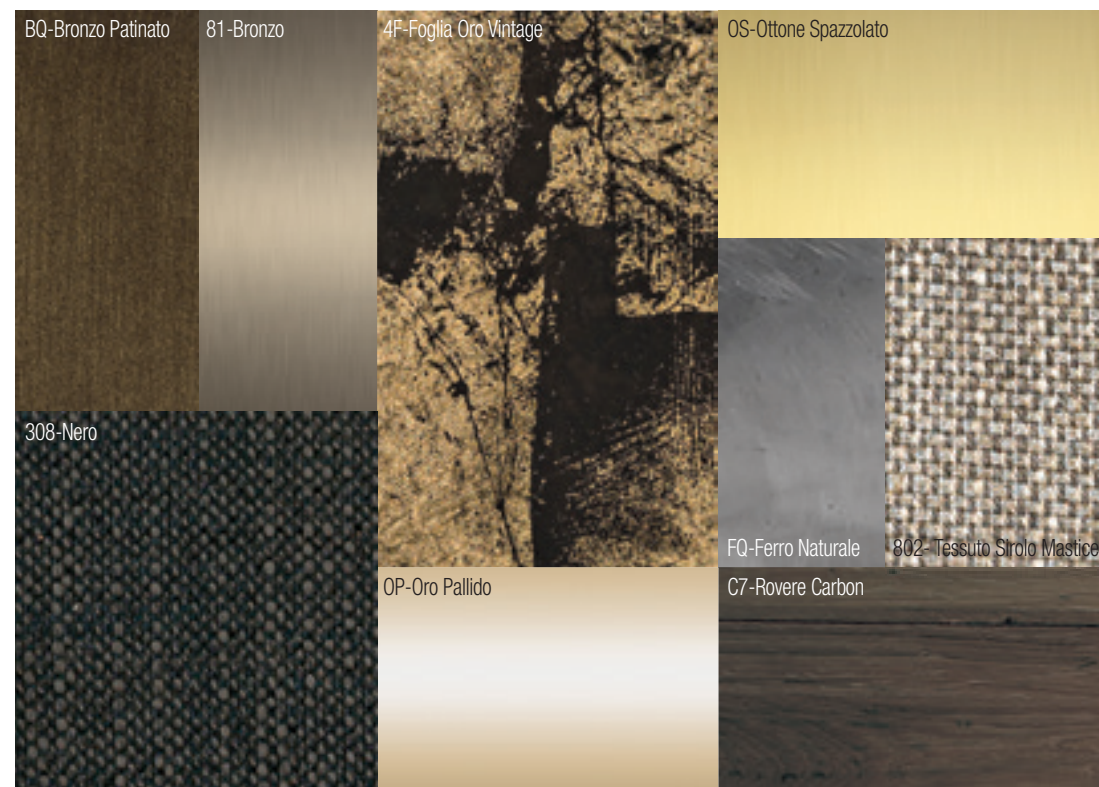

ICARO tavolo
cm 240 x 90 x 71,5 h
Piano: C7 Rovere Carbon
Base: FQ Ferro Naturale

NIDO sospensione
cm ø 50 x 185-40 h
Struttura: OS Ottone Spazzolato

VILMA sedia
cm 45 x 50 x 95-50 h
Struttura: OS Ottone Spazzolato
Seduta: 802 Tessuto Sirolo Mastice

VILMA NEW sedia
cm 45 x 50 x 95-50 h
Struttura: OS Ottone Spazzolato
Seduta: 802 Tessuto Sirolo Mastice

RODIN scultura
cm 75 h
81 Bronzo

TROPEA console
cm 120 x 32 x 62 h
4F Foglia Oro Vintage

VINTAGE mirror
cm 56 x 1,5 x 80 h
Structure: BQ Bronzo Patinato

YOLANDA wall lamp
cm ø 13,6 x 34 h
Structure: OP Oro Pallido
Lampshadow: 308 Nero

ICARO table
cm 240 x 90 x 71,5 h
Top: C7 Rovere Carbon
Base: FQ Ferro Naturale

NIDO chandelier
cm ø 50 x 185-40 h
Structure: OS Ottone Spazzolato

VILMA chair
cm 45 x 50 x 95-50 h
Structure: OS Ottone Spazzolato
Seat: 802 Tessuto Sirolo Mastice

VILMA NEW chair
cm 45 x 50 x 95-50 h
Structure: OS Ottone Spazzolato
Seat: 802 Tessuto Sirolo Mastice

RODIN sculpture
cm 75 h
81 Bronzo

ICARO madia
cm 240 x 48 x 86 h
Struttura: BQ Bronzo Patinato
Ante: DS Decorato Storm
Interno: SK Sky

MARYLIN specchiera
cm 60 x 60 h
Struttura: 81 Bronzo

SOFIA applique
cm ø 13,6 x 34 h
Struttura: RM Rame
Paralume: 308 Nero

RODIN scultura
cm 75 h
81 Bronzo

ICARO sideboard
cm 240 x 48 x 86 h
Structure: BQ Bronzo Patinato
Doors: DS Decorato Storm
Inside: SK Sky

MARYLIN mirror
cm 60 x 60 h
Structure: 81 Bronzo

SOFIA wall lamp
cm ø 13,6 x 34 h
Structure: RM Rame
Lampshadow: 308 Nero

RODIN sculpture
cm 75 h
81 Bronzo

7