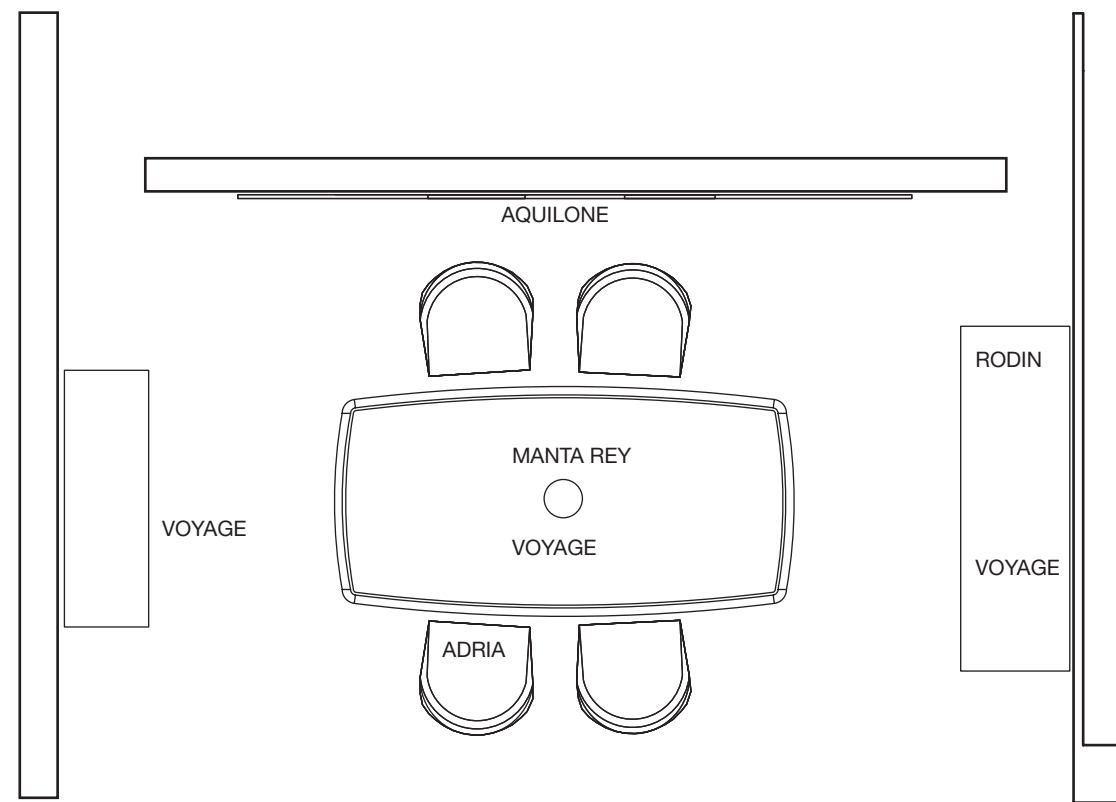

VOYAGE cabinet
cm 34 x 44 x 165 h
Struttura: M5 Madreperla Spatolato
Maniglia: OP Oro Pallido
Base: 81 Bronzo

VOYAGE madia
cm 180 x 58 x 77 h
Struttura: M5 Madreperla Spatolato
Base: 81 Bronzo
Maniglia: OP Oro Pallido

VOYAGE tavolo
cm 240 x 120 x 75 h
Piano: M30 Marmo Mystic Brown
Base: 782 Pelle Saffiano Lino
Dettagli: 81 Bronzo

ADRIA sedia
cm 58 x 59 x 77- 44 h
Schienale: N12 Nabuck sand
Schienale interno: 015 Tessuto Luteria
Seduta: A02-Velluto Aston Marrone
Gambi: 81 Bronzo

MANTA REY lampadario
cm 100 x 100 x 70 / 150 h
Struttura: OP Oro Pallido

AQUILONE specchiera
cm 80 x 150 h
RI Rigattino Champagne

RODIN scultura
cm 50 h
81 Bronzo

VOYAGE cabinet
cm 34 x 44 x 165 h
Structure: M5 Madreperla Spatolato
Handle: OP Oro Pallido
Base: 81 Bronzo

VOYAGE sideboard
cm 180 x 58 x 77 h
Structure: M5 Madreperla Spatolato
Base: 81 Bronzo
Handle: OP Oro Pallido

VOYAGE table
cm 240 x 120 x 75 h
Top: M30 Marmo Mystic Brown
Base: 782 Pelle Saffiano Lino
Details: 81 Bronzo

ADRIA chair
cm 58 x 59 x 77- 44 h
Back: N12 Nabuck sand
Internal back: 015 Tessuto Luteria
Seat: A02-Velluto Aston Marrone
Legs: 81 Bronzo

MANTA REY chandelier
cm 100 x 100 x 70 / 150 h
Structure: OP Oro Pallido

AQUILONE mirror
cm 80 x 150 h
RI Rigattino Champagne

RODIN sculpture
cm 50 h
81 Bronzo

ICARO cabinet
cm 120 x 49 x 145 h
Struttura: BQ Bronzo Patinato
Ante: 4F Foglia Oro Vintage
Interno: SK Sky

SOFIA piantana
cm ø 50 x 165 h
Struttura: OP Oro Pallido
Paralume: 345 Lino Capri Mastice

SOFIA piantana
cm ø 40 x 126 h
Struttura: OP Oro Pallido
Paralume: 345 Lino Capri Mastice

RODIN scultura
cm 50 h
81 Bronzo

ICARO cabinet
cm 120 x 49 x 145 h
Structure: BQ Bronzo Patinato
Doors: 4F Foglia Oro Vintage
Inside: SK Sky

SOFIA floor lamp
cm ø 50 x 165 h
Structure: OP Oro Pallido
Lampshadow: 345 Lino Capri Mastice

SOFIA floor lamp
cm ø 40 x 126 h
Structure: OP Oro Pallido
Lampshadow: 345 Lino Capri Mastice

RODIN scultura
cm 50 h
81 Bronzo