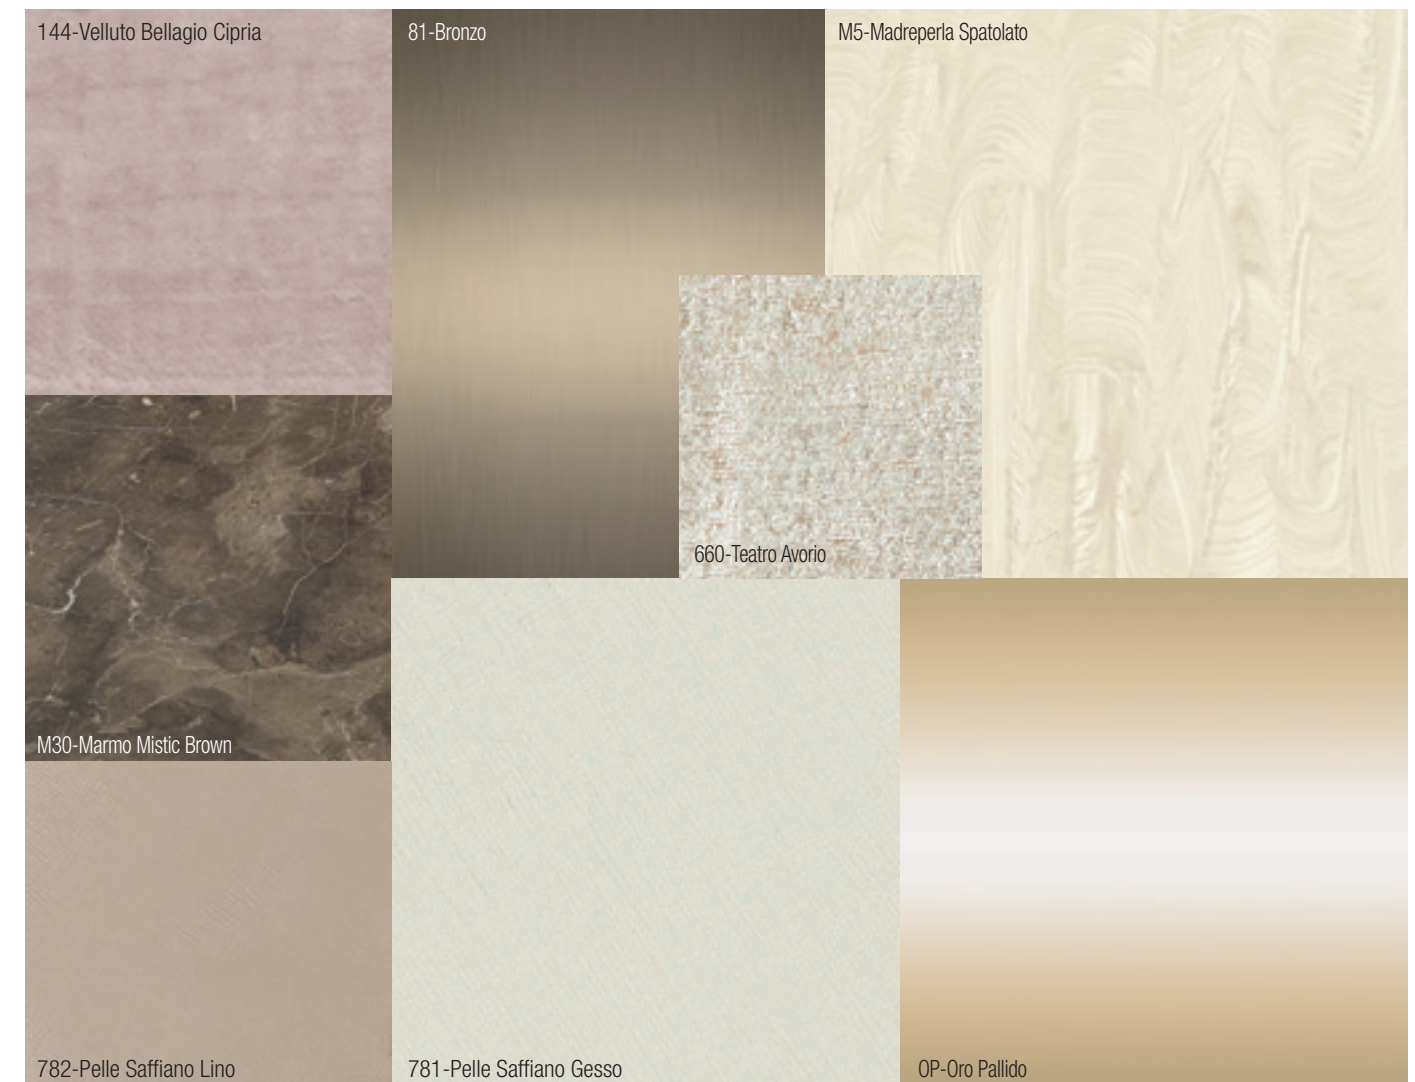

2

pag 10, 20-21, 23, 24-25

VOYAGE poltrona
cm 97 x 84 x 73 h
Struttura: 81 Bronzo
Imbottitura: 144 Velluto Bellagio Cipria

VOYAGE divano
cm 280 x 107 x 73 h
Struttura: 81 Bronzo
Imbottitura: 144 Velluto Bellagio Cipria

GEORGE mobile Tv
cm 270 x 57 x 202 h
Struttura: M5 Madreperla Spatolato
Dettagli: 81 Bronzo
Rivestimento ante: 781 Pelle Saffiano Gesso

ISIDORO tavolo ovale
cm 73 x 143 x 39 h
Piano: M30 Marmo Mystic Brown
Base: OP Oro Pallido

VOYAGE tavolino quadrato
cm. 75 x 75 x 55 h
Piano: M30 Marmo Mystic Brown
Base: 782 Pelle Saffiano Lino
Dettagli: 81 Bronzo

DIAMANTE applique
cm 58 x 33 x 40 h
Struttura: OP Oro Pallido

TENDA
140 x 300 h set 2 pz
Teatro Avorio

TAPPETO
360 x 320 cm
Prestige Silk

VOYAGE armchair
cm 97 x 84 x 73 h
Structure: 81 Bronzo
Padding: 144 Velluto bellagio cipria

VOYAGE sofa
cm 280 x 107 x 73 h
Structure: 81 Bronzo
Padding: 144 Velluto bellagio cipria

GEORGE book-shelf cabinet with motorized opening
cm 270 x 57 x 202 h
Structure: M5 Madreperla Spatolato
Details: 81 Bronzo
Doors upholstery: 781 Pelle Saffiano Gesso

ISIDORO oval coffee table
cm 73 x 143 x 39 h
Top: M30 Marmo Mystic Brown
Base: OP Oro Pallido

VOYAGE square coffee table
cm. 75 x 75 x 55 h
Top: M30 Marmo Mystic Brown
Base: 782 Pelle Saffiano Lino
Dettagli: 81 Bronzo

DIAMANTE wall lamp
cm 58 x 33 x 40 h
Structure: OP Oro Pallido

CURTAIN
140 x 300 h set 2 pz
Teatro Avorio

CARPET
360 x 320 cm
Prestige Silk